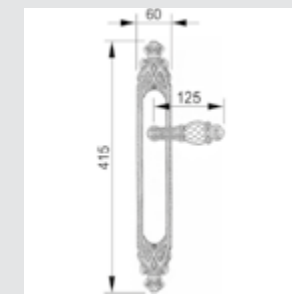

0A3800.000.34

Door handle on plate
55x300mm - Set (2 units)

**Recommended design*

0A3870.000.01

Door handle on plate
55x300mm - Set (2 units)

0R6560.000.44

Door handle on roses
ø54mm - Set (2 units)

0EY065.000.01

0A3720.85Y.34

Door handle on large plate with keyhole
60x400mm - Set (2 units)

0J3705.85Y.12

Entrance door set with keyhole europrofile 85mm
60x530mm - Set (2 units)

0M3802.000.34

Door pull handle on plate
55x300mm - Individual sale (1 unit)

Door pull handle on large plate
60x400mm - Individual sale (1 unit)

0N7003.000.01

Door pull handle on roses
53x240mm - Individual sale (1 unit)

0J2910.85Y.34

Entrance door set with keyhole europrofile 85mm
60x542mm

0J3407.S85Y.44

Entrance door set with keyhole europrofile 85mm
60x507mm

0A3534.000.**
Door handle on plate

0A3434.000.**
Door handle on large plate

0R7134.000.**
Door handle on roses

With crystal

0A3541.000.**
0A3541.N00.**
Door handle on plate with Swarovski crystal