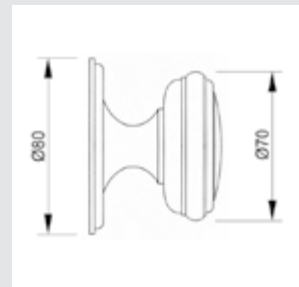

OC3316.000.**
Door fixed knob