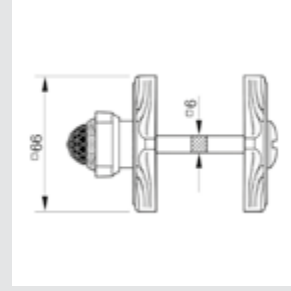

0WC073.B06.**
0WC073.BN6.**
Privacy button with Swarovski crystal