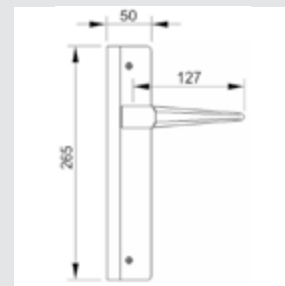

0A4752.000.**
Door handle on plate

0R6452.000.**
Door handle on roses

0M4704.000.**
Door pull handle on plate
- Individual sale -

0WC067.6MM.**
Privacy button

0A2754.000.**
Door handle on plate

0R6454.000.**
Door handle on roses