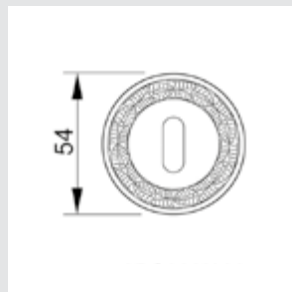

0BC065.000.**

Keyhole escutcheon - Individual sale