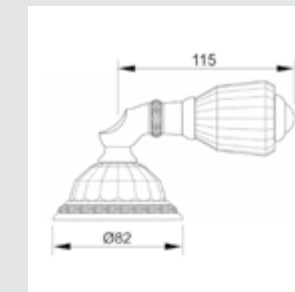

Photo provided by Montelux

OR6260.000.**
Door handle on roses

OR6216.000.**
Door handle on roses

OR6220.000.**
Door handle on roses

OR6234.000.**
Door handle on roses with exclusive Swarovski crystal

OR6263.000.**
Door handle on roses with exclusive Swarovski crystal