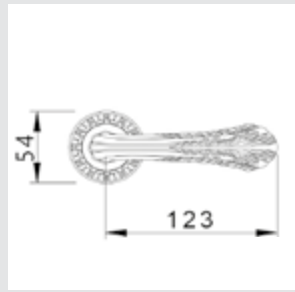

0R7524.000.**
Door handle on roses