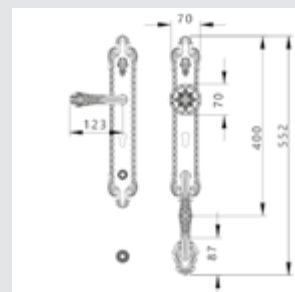

0J2417.Z85.**
Entrance door set with handle and knob, and keyhole europrofile 85mm