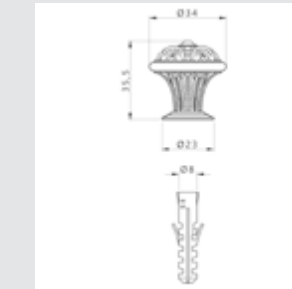

OX5757.000.**
Door stoppers - Individual sale