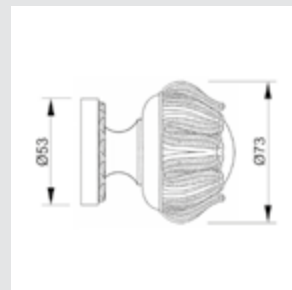

OC6538.000.**
Door fixed knob