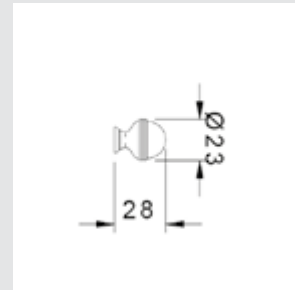

0Z5739.LP0.50
Furniture knob
Ø 23 - Individual sale (1 unit)

URBE PRECIOUS

● 0A4769.LP0.**

Door handle on plate with lapis lazuli stone

● 0R6469.LP0.**

Door handle on roses with lapis lazuli stone

● 0Z5739.LP0.**