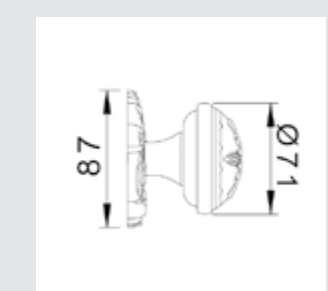

Turn knob - 0P7424.000.**
Fixed knob - 0C7424.000.**
Door knob on roses - Individual sale -