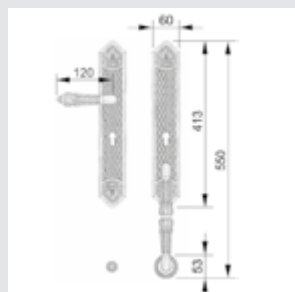

0M3003.B00.**
Door pull handle on plate - Individual sale -

0M3003.BY0.**
Door handle on plate with keyhole - Individual sale -

0N7002.000.**
Door pull handle on roses - Individual sale -

0J3007.Z85.**
Entrance door set with knob and keyhole europrofile 85mm