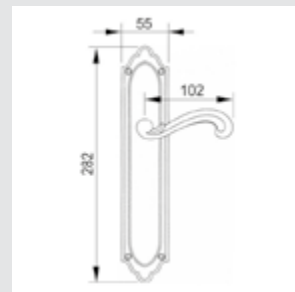

0A4330.000.01

Door handle on plate
55x282mm - Set (2 units)

0A9400.000.30

Door handle on plate
55x285mm - Set (2 units)

0A0695.000.**
Door handle on plate

0A1438.000.**
Door handle on plate

0A9400.000.**
Door handle on plate