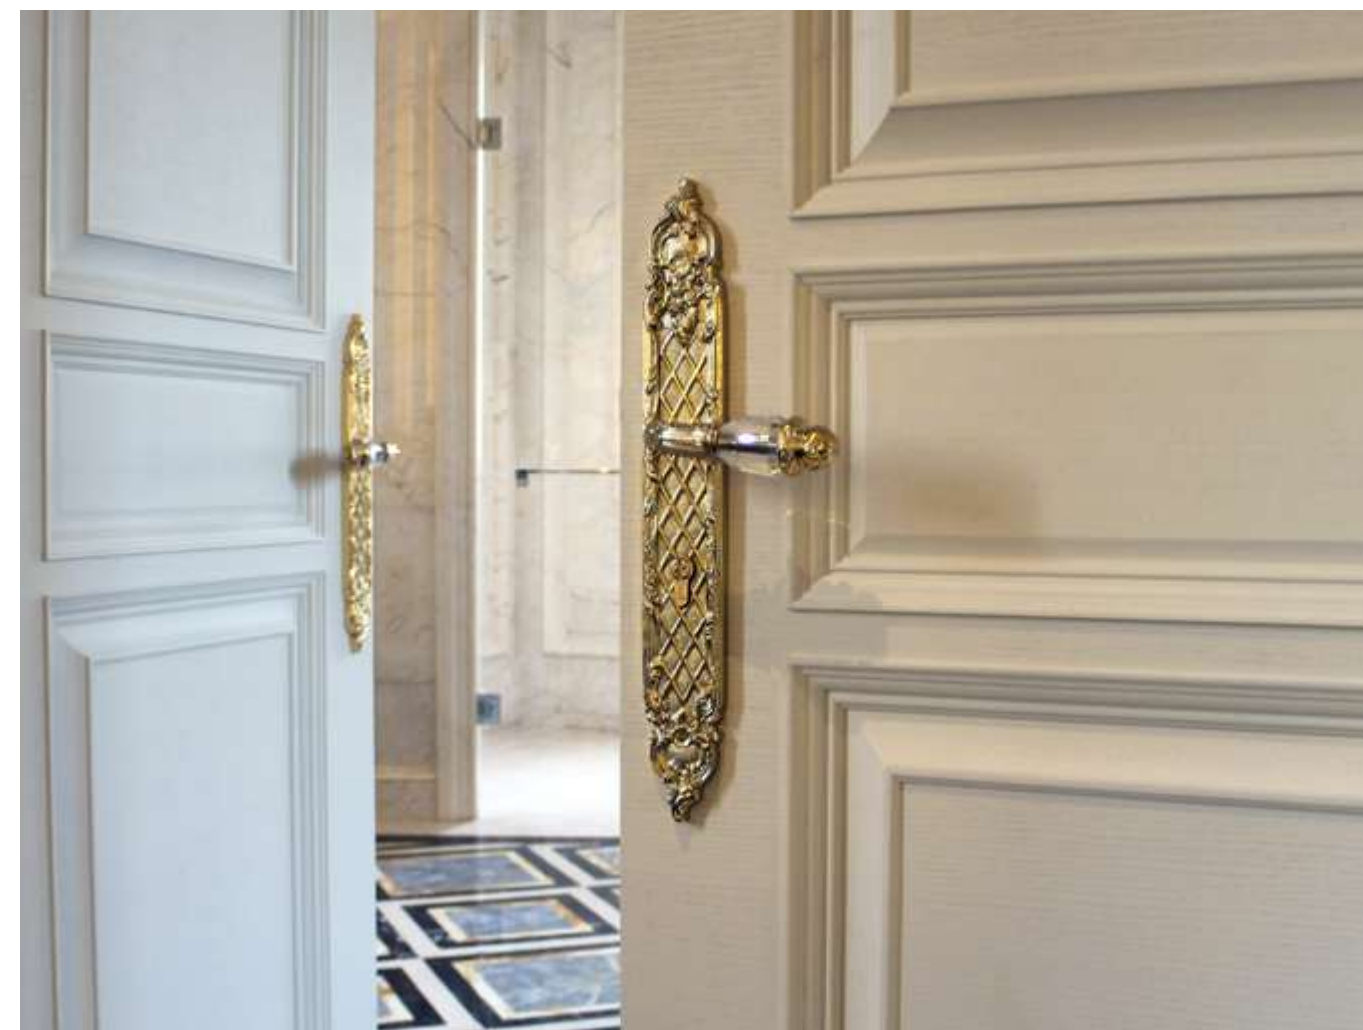

OM1603.BY0.62

Door pull handle on plate with keyhole europrofile 85mm
58,5x425mm - Individual sale (1unit)

OJ1607.85Y.01

Entrance door set with keyhole europrofile 85mm
58,5x550mm

OJ1607.L85.44

Entrance door set with keyhole europrofile 85mm
58,5x550mm - Turn knob

OA1741.B00.71

Door handle on plate
54,5x316mm - Set (2 units)

OA1641.B00.01

Door handle on large plate
58,5x425mm - Set (2 units)

OJ1605.S85Y.12

Entrance door set with keyhole europrofile 85mm
58,5x425mm

OM1602.BS0.30

Door pull handle on plate
58,5x425mm - Individual sale (1 unit)

ON6505.ST0.01

Door pull handle on rosettes
54x96 mm - Individual sale (1 unit)

0A1716.000.**

Door handle on plate

0A1720.85Y.**

Door handle on plate with keyhole