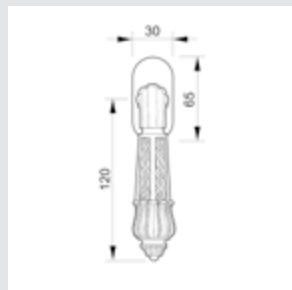

0V0730.000.**
Applicable for right and left opening/hand.
Window handle - Individual sale