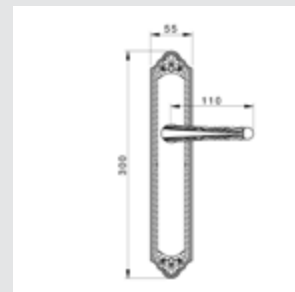

Thread M10 - For doors up to 70 mm thickness.

TYPE OF PRODUCTS

CODE	DESCRIPTION
A	Lever handle set on plate
C	Door fixed knob on plate
D	Door level knob set on plate
F	Door fixed knob on plate
J	Door entrance set - Includes lever handle and pull handle
M	Pull handle on plate
N	Pull handle on roses
P	Knob lever set on roses
R	Lever handle set on roses
S	Privacy knob
V	Window lever handle
EY	Key hole scutcheon rose - Euro profile cylinder hole
WC	Privacy knob set with emergency realise on roses
Z	Furniture knob

VARIATIONS

Possible variations on door hardware products.

CODE	DESCRIPTION
000	Lever handle set without keyhole
100	Half lever handle set - Right opening
200	Half lever handle set - Left opening
85Y	Lever handle set on plate with euro profile keyhole at 85mm
70P	Lever handle set on plate with privacy button at 70mm
90P	Lever handle set on plate with privacy button at 90mm
EY0	Lever handle set on roses with euro profile keyhole escutcheons
BC0	Lever handle set on roses with capsule keyhole escutcheons
BH0	Lever handle set on roses with english/dutch keyhole escutcheons

Door pull handle on large plate
60x400mm - Individual sale (1 unit)

0N7003.000.01

Door pull handle on roses
53x240mm - Individual sale (1 unit)

0J2910.85Y.34

Entrance door set with keyhole europrofile 85mm
60x542mm

0A2941.B00.01

Door handle on large plate with Swarovski crystal 60x400mm - Set (2 units)

0A2941.N85.01

Door handle on large plate with Swarovski crystal and keyhole 60x400mm - Set (2 units)

0M2905.SN0.01

Door pull handle on plate 60x400mm - Individual sale (1 unit)