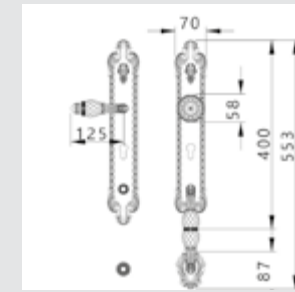

0J2407.SZ85.**
0J2407.SNZ85.**
Entrance door set keyhole europrofile 85mm with fixed knob and Swarovski crystal