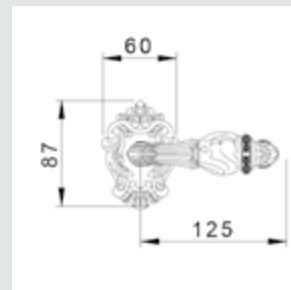

● 0R7441.ML0.**
Door handle on roses malachite stone