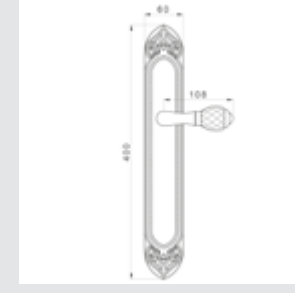

0M4406.SN0.01

Door pull handle on plate
60x400mm - Individual sale (1 unit)

0A4144.000.**
Door handle on plate

0A4444.000.**
Door handle on large plate

0A4160.000.**
Door handle on plate

With crystal

0A4140.000.**
0A4140.N00.**
Door handle on plate with Swarovski crystal