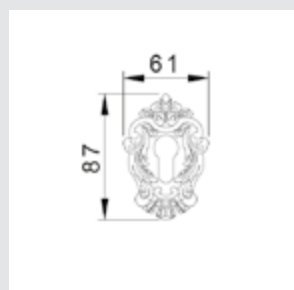

0EY074.000.**
Keyhole escutcheon - Individual sale