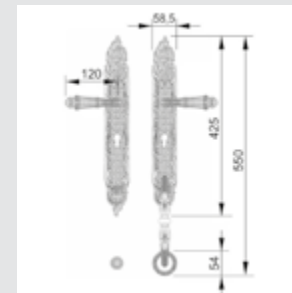

0J1606.85Y.**

Entrance door set with keyhole
europrofile 85mm