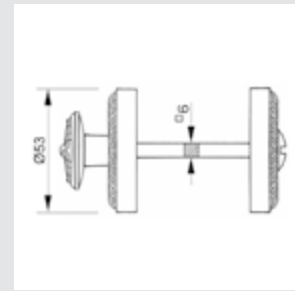

0WC070.6MM.**
Privacy button