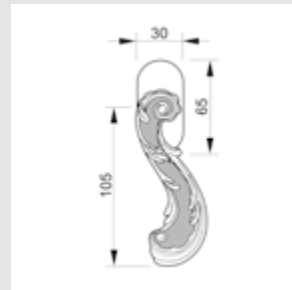

For right hand - 0V0716.D00.**
For left hand - 0V0716.Z00.**
Window handle - Individual sale