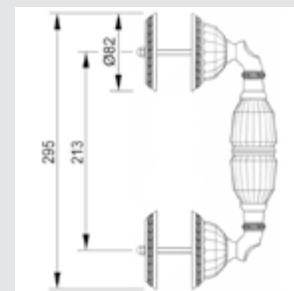

ON6204.000.**
Door pull handle on roses with exclusive Swarovski crystal

MATERIALS

Brass

Crystals from Swarovski: Clear Black