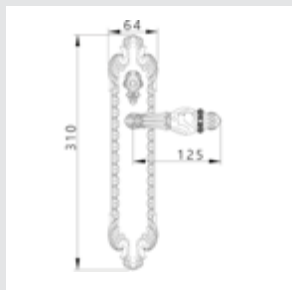

0R7541.ML0.01
Door handle on roses
Ø 54mm - Set (2 units)

0M2405.ML0.01

Door pull handle on plate
70x400mm - Individual sale (1 unit)

0Z5743.ML0.00

Furniture knob
Ø 27- Individual sale (1 unit)

TREASURE PRECIOUS