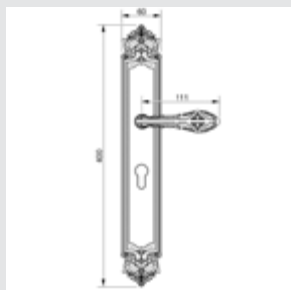

Thread M10 - For doors up to 70 mm thickness.

TYPE OF PRODUCTS

CODE	DESCRIPTION
A	Lever handle set on plate
C	Door fixed knob on plate
D	Door level knob set on plate
F	Door fixed knob on plate
J	Door entrance set - Includes lever handle and pull handle
M	Pull handle on plate
N	Pull handle on roses
P	Knob lever set on roses
R	Lever handle set on roses
S	Privacy knob
V	Window lever handle
EY	Key hole scutcheon rose - Euro profile cylinder hole
WC	Privacy knob set with emergency realise on roses
Z	Furniture knob

0J3705.S85Y.**
0J3705.SN85Y.**
Entrance door set with keyhole europrofile 85mm

0A3800.000.**
Door handle on plate

0R6560.000.**
Door handle on roses

0EY065.000.**
Keyhole escutcheon - Individual sale

0BC065.000.**
Keyhole escutcheon - Individual sale

0M3705.S00.**
0M3705.SN0.**
Door pull handle on plate with Swarovski crystal

0WC065.6MM.**
Privacy button

0A3734.85Y.**
Door handle on plate with keyhole

0A3720.85Y.**
Door handle on plate with keyhole

0J3705.85Y.**
Entrance door set with keyhole europrofile 85mm