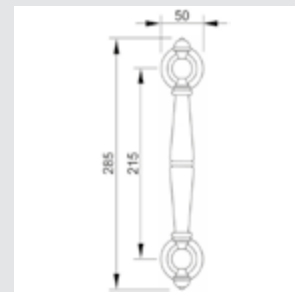

OA1975.85Y.**
Door handle on plate with keyhole europrofile 85mm

OEY064.000.**
Keyhole escutcheon - Individual sale

OBC064.000.**
Keyhole escutcheon - Individual sale

OWC064.6MM.**
Privacy button

ON6032.A00.**
Door pull handle on roses