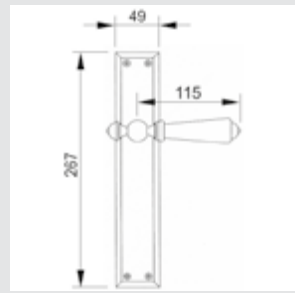

OA1871.000.**
Door handle on plate