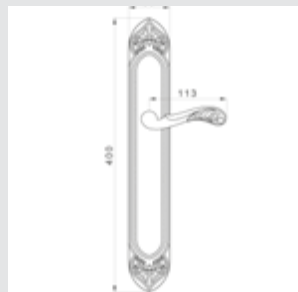

0A4460.000.**
Door handle on large plate