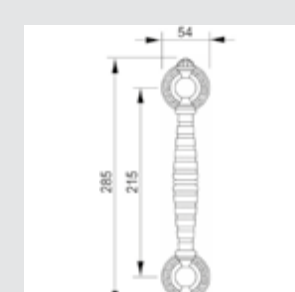

OM4731.E00.**
Door pull handle on plate

OEY066.000.**
Keyhole escutcheon - Individual sale

OBC066.000.**
Keyhole escutcheon - Individual sale

OWC066.6MM.**
Privacy button

ON6532.E00.**
Door pull handle on roses