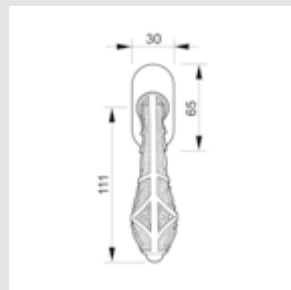

0V0734.000.**
Applicable for right and left opening/hand.
Window handle - Individual sale