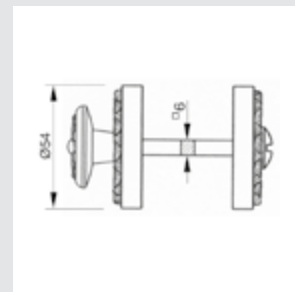

0WC065.6MM.**
Privacy button