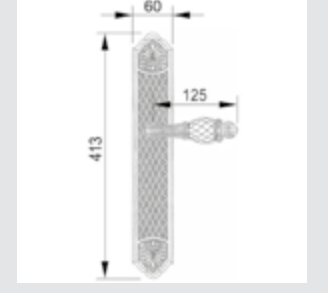

0A3041.000.**
0A3041.N00.**
Door handle on large plate with Swarovski crystal