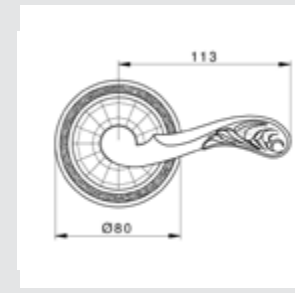

OR6260.000.**
Door handle on roses