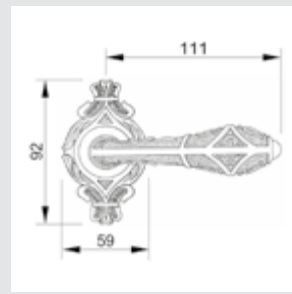

0J3407.S85Y.44

Entrance door set with keyhole europrofile 85mm
60x507mm

0A3534.000.**
Door handle on plate

0A3434.000.**
Door handle on large plate

0R7134.000.**
Door handle on roses

With crystal

0A3541.000.**
0A3541.N00.**
Door handle on plate with Swarovski crystal