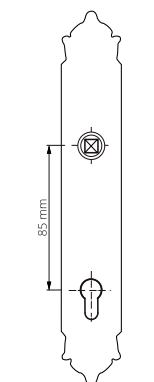

85Y
EUROPROFILE KEY HOLE