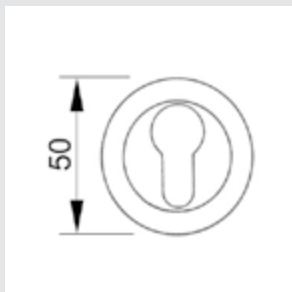

0EY060.000.**

Keyhole escutcheon - Individual sale