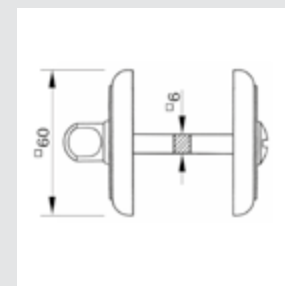

0WC064.6MM.**
Privacy button