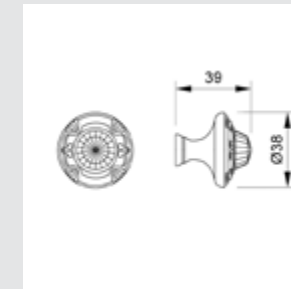

OZ5747.000.**
Furniture knob with Swarovski crystal - Individual sale