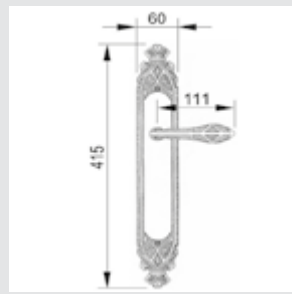

0A3800.000.34

Door handle on plate
55x300mm - Set (2 units)

**Recommended design*

0A3870.000.01

Door handle on plate
55x300mm - Set (2 units)

0R6560.000.44

Door handle on roses
ø54mm - Set (2 units)

0EY065.000.01

Door pull handle on large plate
60x400mm - Individual sale (1 unit)

0N7003.000.01

Door pull handle on roses
53x240mm - Individual sale (1 unit)

0J2910.85Y.34

Entrance door set with keyhole europrofile 85mm
60x542mm

0M3405.SN0.01

Door pull handle on plate
60x415mm - Individual sale (1 unit)

0M3405.S00.44

Door pull handle on plate
60x415mm - Individual sale (1 unit)

0J3407.SN85Y.01

Entrance door set with keyhole europrofile 85mm
60x507mm

0J3407.S85Y.44

Entrance door set with keyhole europrofile 85mm
60x507mm

0A3534.000.**
Door handle on plate

0A3434.000.**
Door handle on large plate

0R7134.000.**
Door handle on roses

With crystal

0A3541.000.**
0A3541.N00.**
Door handle on plate with Swarovski crystal