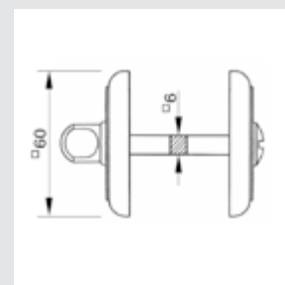

0WC064.6MM.**
Privacy button