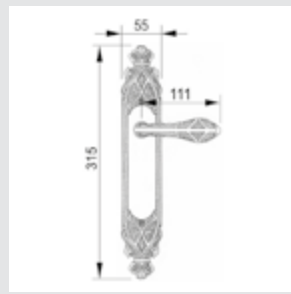

0A3800.000.34

Door handle on plate
55x300mm - Set (2 units)

**Recommended design*

0A3870.000.01

Door handle on plate
55x300mm - Set (2 units)

0R6560.000.44

Door handle on roses
ø54mm - Set (2 units)

0EY065.000.01

0M3405.SN0.01

Door pull handle on plate
60x415mm - Individual sale (1 unit)

0M3405.S00.44

Door pull handle on plate
60x415mm - Individual sale (1 unit)

0J3407.SN85Y.01

Entrance door set with keyhole europrofile 85mm
60x507mm

0J3407.S85Y.44

Entrance door set with keyhole europrofile 85mm
60x507mm

0A3534.000.**
Door handle on plate

0A3434.000.**
Door handle on large plate

0R7134.000.**
Door handle on roses

With crystal

0A3541.000.**
0A3541.N00.**
Door handle on plate with Swarovski crystal