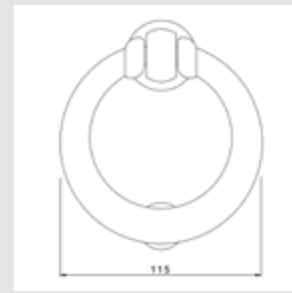

OK0178.000.**

Door Knocker - Individual Sale

MATERIALS

Brass