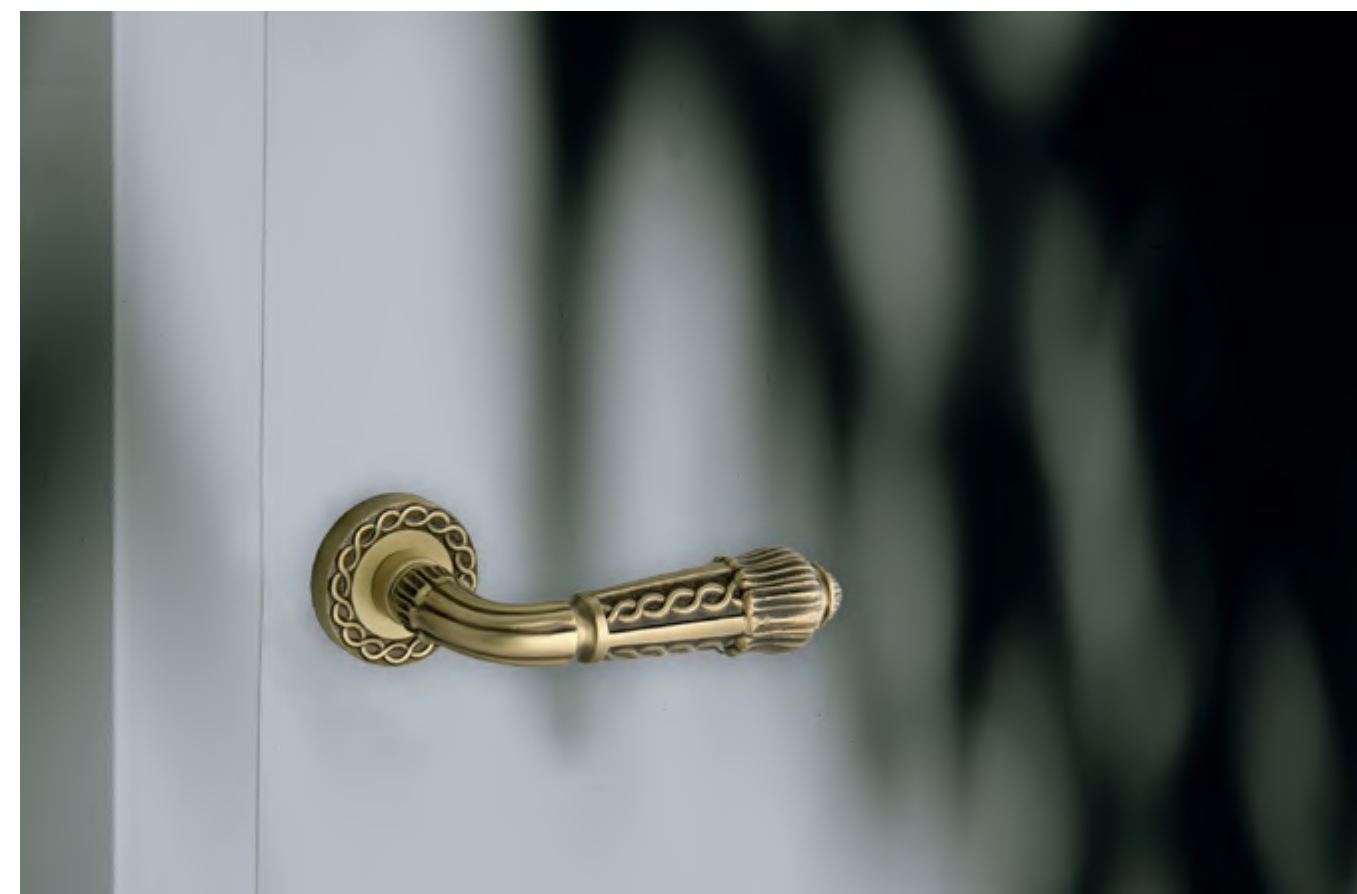

Custom your door hardware, you can combine the plate with different handle designs available.

0R7030.000.44
Door handle on roses
Ø 53mm - Set (2 units)

*Recommended design