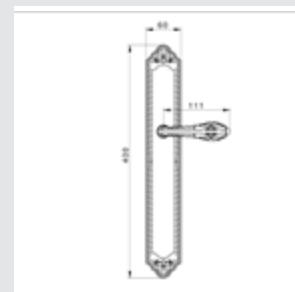

0A2934.000.**
Door handle on plate