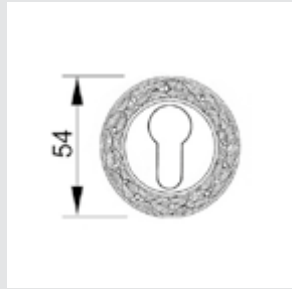

0EY065.000.**
Keyhole escutcheon - Individual sale