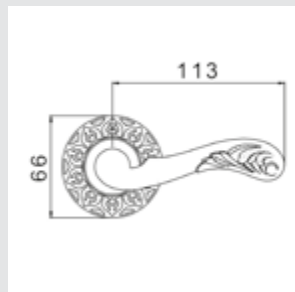

OR4460.000.**
Door handle on roses