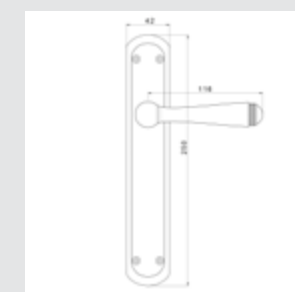

0A0381.000.**
Door handle on plate
with Swarovski crystals