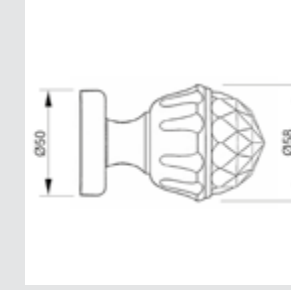

OP6045.000.**
OP6045.N00.**
Door turn knob
with Swarovski crystal