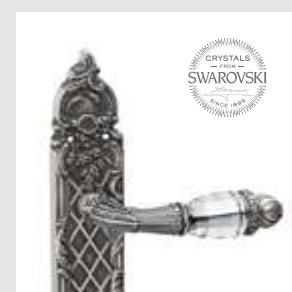

With crystal