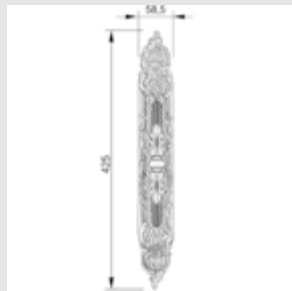

0A1641.B00.**

0A1641.N00.**

Door handle on large plate
with Swarovski crystal

0M1602.BS0.**

0M1602.BN0.**

Door pull handle plate with Swarovski
crystal - Individual sale -

0N6505.000.**

Door pull handle on roses
- Individual sale -