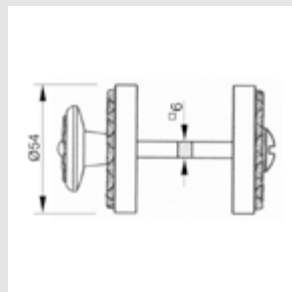

0WC065.6MM.**

Privacy button