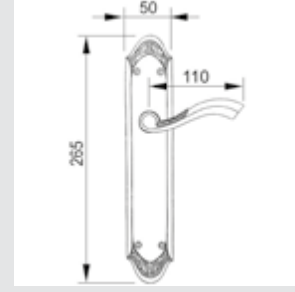

0A4330.000.01

Door handle on plate
55x282mm - Set (2 units)

0A9400.000.30

Door handle on plate
55x285mm - Set (2 units)

0A0695.000.**
Door handle on plate

0A1438.000.**
Door handle on plate

0A9400.000.**
Door handle on plate