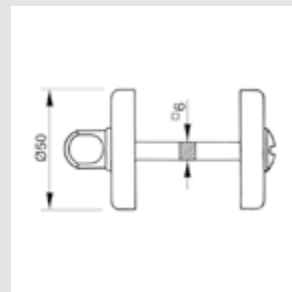

0WC060.6MM**

Privacy button

MATERIALS

Brass

Crystals from Swarovski: Clear Black