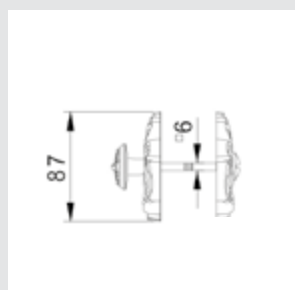

0WC074.6MM.**
Privacy button

FURNITURE KNOBS NOTE: Fixing screw Ø 4mm. Recommended hole Ø 4,5mm

MATERIALS:

Brass

Malachite stone