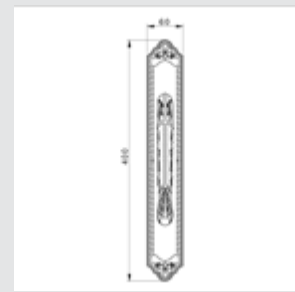

0M2903.000.**
Door pull handle on plate - Individual sale -