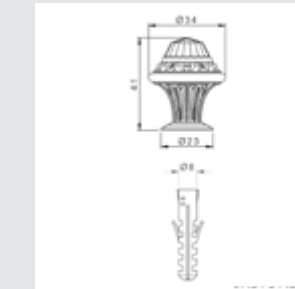

OX5757.S00.**
OX5757.SN0.**
Door stoppers - Individual sale

GENERAL NOTE: Fixing screw Ø 4mm. Recommended hole Ø 4,5mm

MATERIALS