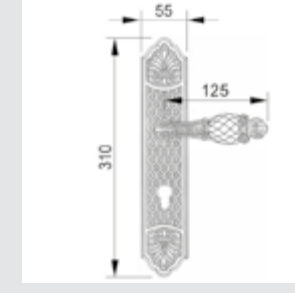

OJ3007.SNZ85.71

Entrance door set with keyhole europrofile 85mm
60x466mm - Fixed knob

OJ3007.SZ85.01

Entrance door set with keyhole europrofile 85mm
60x466mm - Fixed knob

OM3005.S00.44

Door pull handle on plate
60x413mm - Individual sale (1 unit)

OM3005.SN0.01

Door pull handle on plate
60x413mm - Individual sale (1 unit)

0A3130.000.**
Door handle on plate

0A3030.000.**
Door handle on large plate

0R7030.000.**
Door handle on roses

With crystal

0A3141.000.**
0A3141.N00.**
Door handle on plate with Swarovski crystal