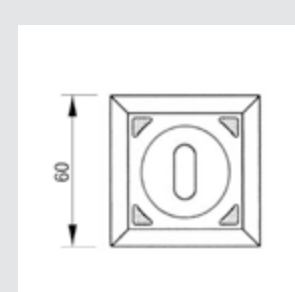

OBC066.000.**
Keyhole escutcheon - Individual sale