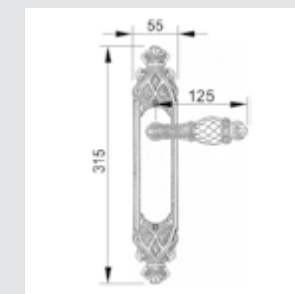

Custom your door hardware, you can combine the plate with different handle designs available

0A3860.000.01

Door handle on plate
55x300mm - Set (2 units)

0A3834.000.12

Door handle on plate
55x300mm - Set (2 units)

0A3800.000.34

Door handle on plate
55x300mm - Set (2 units)

**Recommended design*

0A3870.000.01

Door handle on plate
55x300mm - Set (2 units)

0R6560.000.44

Door handle on roses
ø54mm - Set (2 units)

0EY065.000.01

0A3720.85Y.34

Door handle on large plate with keyhole
60x400mm - Set (2 units)

0J3705.85Y.12

Entrance door set with keyhole europrofile 85mm
60x530mm - Set (2 units)

0M3802.000.34

Door pull handle on plate
55x300mm - Individual sale (1 unit)

0J3407.S85Y.44

Entrance door set with keyhole europrofile 85mm
60x507mm

0A3534.000.**
Door handle on plate

0A3434.000.**
Door handle on large plate

0R7134.000.**
Door handle on roses

With crystal

0A3541.000.**
0A3541.N00.**
Door handle on plate with Swarovski crystal