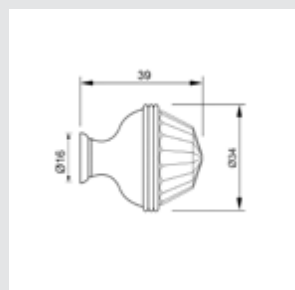

OZ5738.000.**
Furniture knob with Swarovski crystal - Individual sale