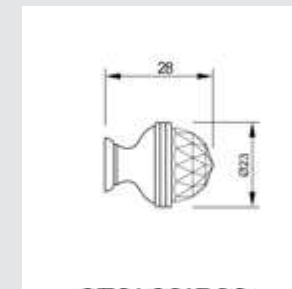

OZ5739.B00.**
OZ5739.BN0.**
Furniture knob with Swarovski crystal - Individual sale