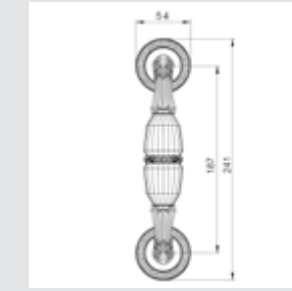

0M1602.000.**

Door handle on plate
- Individual sale -

0M1603.B00.**

Door pull handle on plate
- Individual sale -

0M1603.BY0.**

Door pull handle on plate and
keyhole europrofile 85mm
- Individual sale -

0N6505.ST0.**