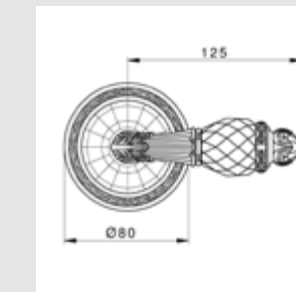

Photo provided by Montelux

OR6260.000.**
Door handle on roses

OR6216.000.**
Door handle on roses

OR6220.000.**
Door handle on roses

OR6234.000.**
Door handle on roses with exclusive Swarovski crystal

OR6263.000.**
Door handle on roses with exclusive Swarovski crystal