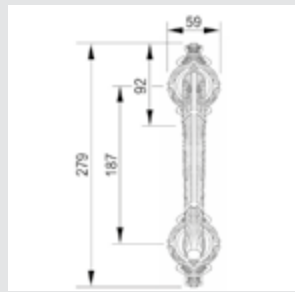

0N7102.000.**
Door pull handle on roses - Individual sale -