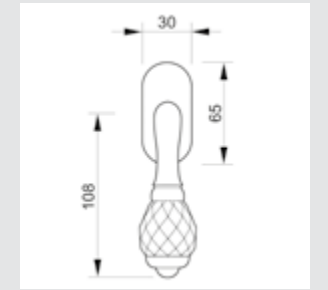

0V0740.000.**
0V0740.N00.**
Applicable for right and left opening/hand.
Window handle with Swarovski crystal - Individual sale