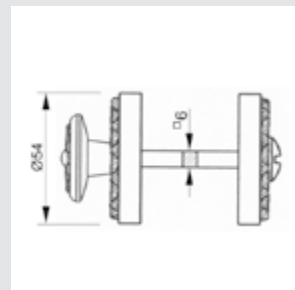

0WC065.6MM.**
Privacy button