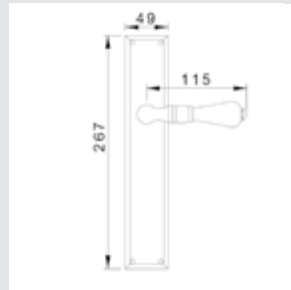

● 0A4769.LP0.**

Door handle on plate with lapis lazuli stone