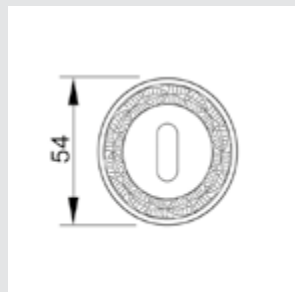

0BC065.000.**
Keyhole escutcheon - Individual sale