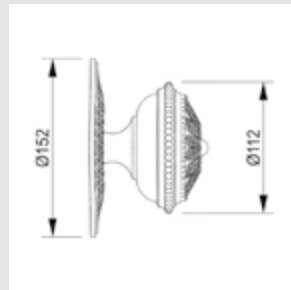

DOOR
KNOBS

OC0860.861.**
Door fixed knob