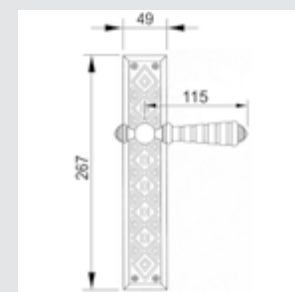

OA4875.000.**
Door handle on large plate