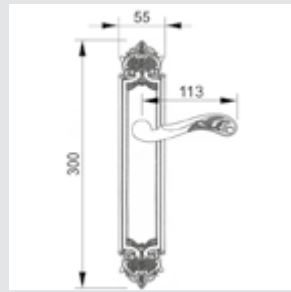

0A3860.000.**
Door handle on plate