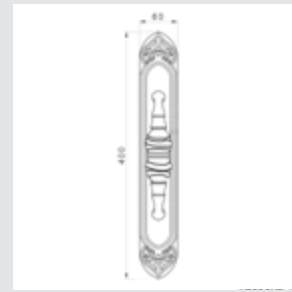

MIHRAB PRECIOUS
WITH MALACHITE STONE

● OA4140.ML0.**
*Door handle on plate with
malachite stone*

● OA4440.ML0.
*Door handle on large plate
malachite stone*

● OR4440.ML0.**
*Door handle on roses
malachite stone*