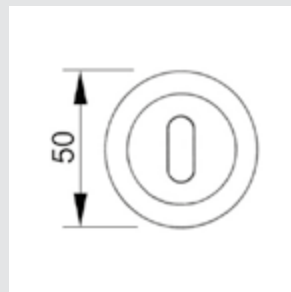

0BC060.000.**

Keyhole escutcheon - Individual sale