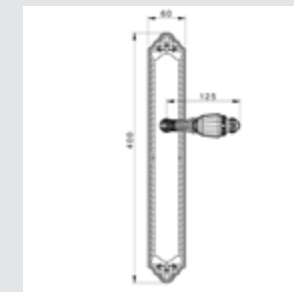

0A2941.B00.**
0A2941.N00.**
Door handle on plate with Swarovski crystal