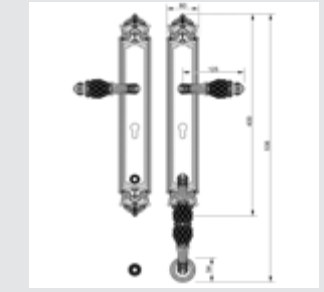

0A3860.000.**
Door handle on plate

0A3834.000.**
Door handle on plate

0A3870.000.**
Door handle on plate

With crystal

0A3840.000.**
0A3840.N00.**
Door handle on plate with Swarovski crystal

0A3741.B85Y.**
0A3741.N85.**
Door handle on plate with Swarovski crystal and keyhole