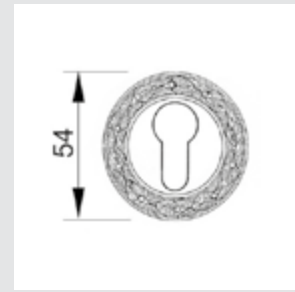

0EY065.000.**
Keyhole escutcheon - Individual sale