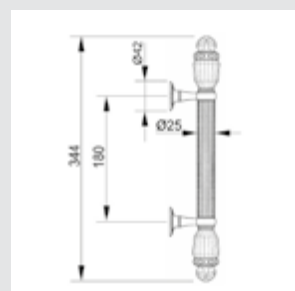

Set - 0N4485.000.**
Individual sale - 0N4484.000.**
Door pull handle on roses

Set - 0N4765.C00.**
Individual sale - 0N4764.C00.**
Door pull handle on roses