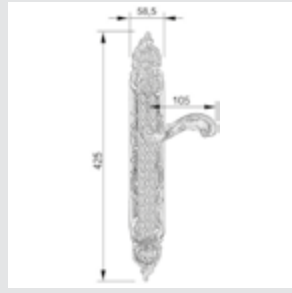

0A1616.000.**

Entrance door set with keyhole
europrofile 85mm