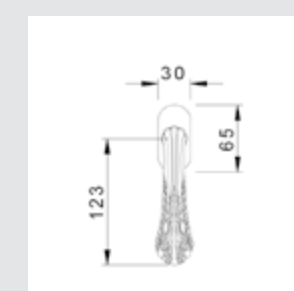

0V0724.000.**
Window handle - Individual sale
Applicable for right and left opening/hand.