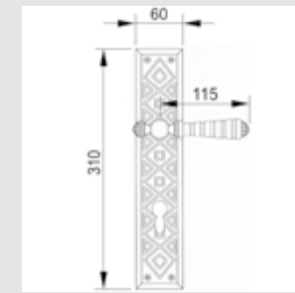

0WC066.6MM.01

Privacy button
ø60mm

OA1871.000.**
Door handle on plate

OA4771.000.**
Door handle on large plate

OR6471.000.**
Door handle on roses

OA1993.000.**
Door handle on plate

OA1993.85Y.**
Door handle on plate with keyhole europrofile 85mm