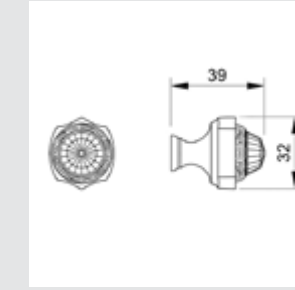

OZ5746.000.**
Furniture knob with Swarovski crystal - Individual sale