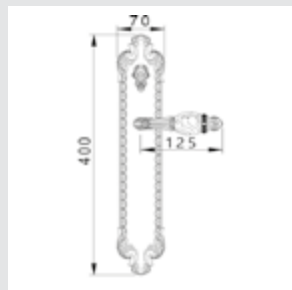

● 0A2441.ML0.**
Door handle on large plate malachite stone