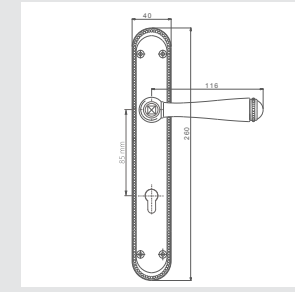

0A4085.85Y.**
Door handle on plate
with keyhole
and pearl pattern