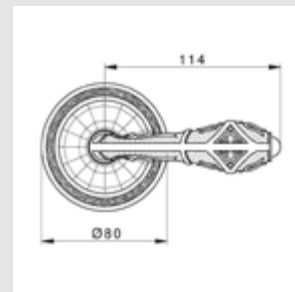

OR6234.000.**
Door handle on roses with exclusive Swarovski crystal