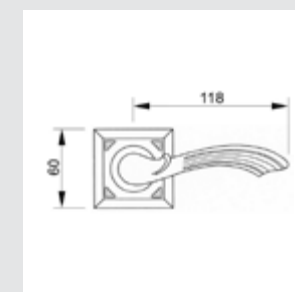

OR6693.000.**
Door handle on roses