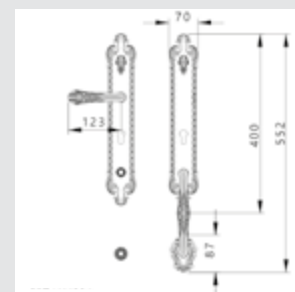

0J2417.85Y.**
Entrance door set with handle and keyhole europrofile 85mm