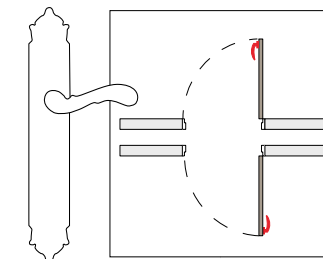

EXAMPLES OF VARIATIONS

Door Handles are sold as set/2 units but if you want half set/1 unit, please consider below information before placing an order:

100 CODE
HALF LEVER HANDLE SET RIGHT OPENING DOOR