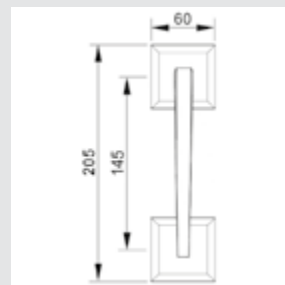

0A4752.000.**
Door handle on plate

0R6452.000.**
Door handle on roses

0M4704.000.**
Door pull handle on plate
- Individual sale -

0WC067.6MM.**
Privacy button

0A2754.000.**
Door handle on plate

0R6454.000.**
Door handle on roses