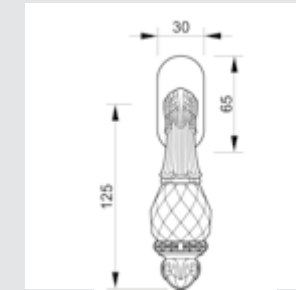

For right hand - 0V0794.D00.**
For left hand - 0V0794.Z00.**
Window handle - Individual sale

For right hand - 0V0738.D00.**
For left hand - 0V0738.Z00.**
Window handle - Individual sale

With crystal

0V0741.B00.**
Applicable for right and left opening/hand.
Window handle with Swarovski crystal - Individual sale