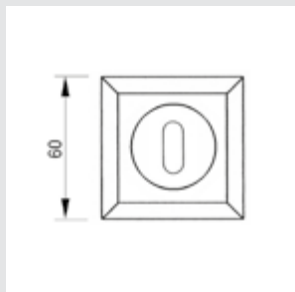

OBC064.000.**
Keyhole escutcheon - Individual sale