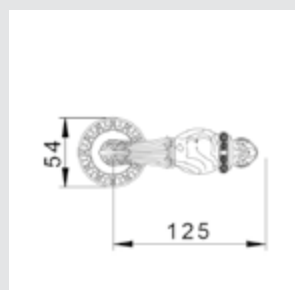

● 0R7541.ML0.**
Door handle on roses malachite stone