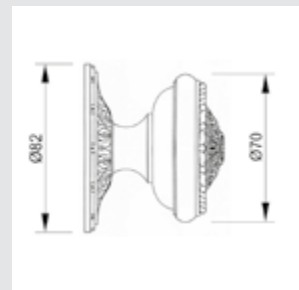

OC3616.000.**
Door fixed knob