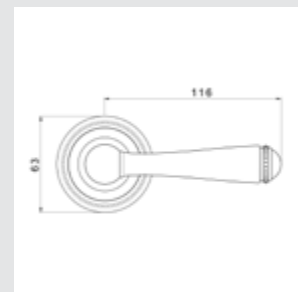

0R8585.000.**
Door handle on roses
with pearl pattern