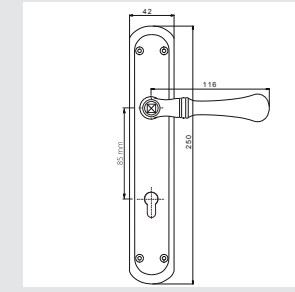

0A0388.85Y.**
Door handle on plate
with keyhole and waves pattern