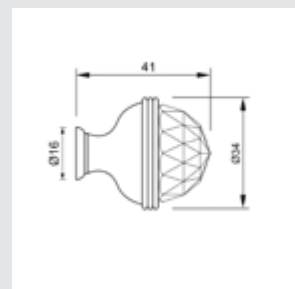

OZ5738.B00.**
OZ5738.BN0.**
Furniture knob with Swarovski crystal - Individual sale