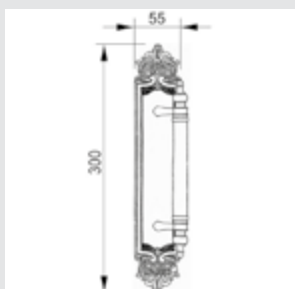

0M3802.000.**
Door pull handle on plate - Individual sale -

MATERIALS