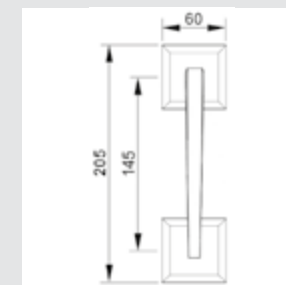

0N6403.000.**
Door pull handle on roses
- Individual sale -