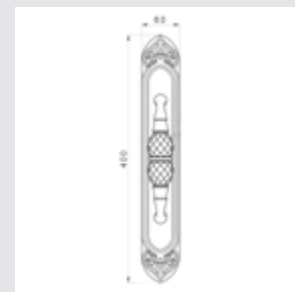

0M4406.S00.**
0M4406.SN0.**
Door pull handle on plate with Swarovski crystal - Individual sale -