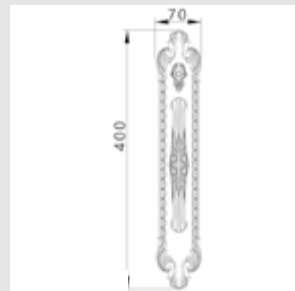

Ø 40mm - 0Z2404.000.**
Ø 33mm - 0Z2403.000.**
Furniture knob - Individual sale - Fixing screw Ø 4mm. Recommended Ø 4,5mm hole

0WC075.6MM.**
Privacy button

0M2424.000.**
Door pull handle on plate - Individual sale -