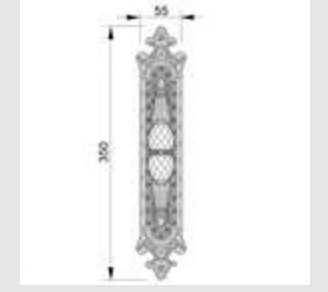

0M4605.S00.**
0M4605.SN0.**
Door pull handle on plate with Swarovski crystal - Individual sale -