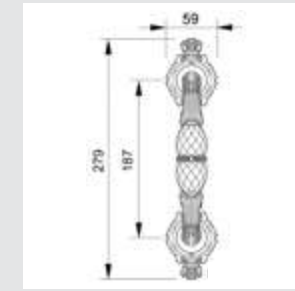

0N7105.S00.**
0N7105.SN0.**
Door pull handle on roses with Swarovski crystal - Individual sale -