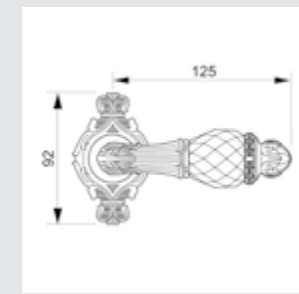

0R7141.000.**
0R7141.N00.**
Door handle on plate with Swarovski crystal and keyhole