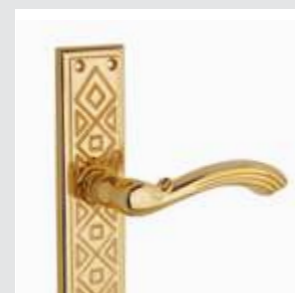

0R6675.000.72

Door handle on roses
ø60mm - Set (2 units)

0EY066.000.45

Europrofile keyhole escutcheon
ø60mm- Individual sale (1unit)

0BC066.000.45

Capsule keyhole escutcheon
ø60mm - Individual sale (1unit)

0WC066.6MM.01

Privacy button
ø60mm

OA1871.000.**
Door handle on plate

OA4771.000.**
Door handle on large plate

OR6471.000.**
Door handle on roses

OA1993.000.**
Door handle on plate

OA1993.85Y.**
Door handle on plate with keyhole europrofile 85mm

OA1975.85Y.**
Door handle on plate with keyhole europrofile 85mm

OEY064.000.**
Keyhole escutcheon - Individual sale

OBC064.000.**
Keyhole escutcheon - Individual sale

OWC064.6MM.**
Privacy button

ON6032.A00.**
Door pull handle on roses