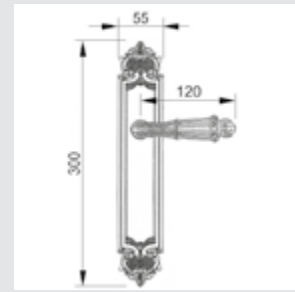

0A3870.000.**
Door handle on plate