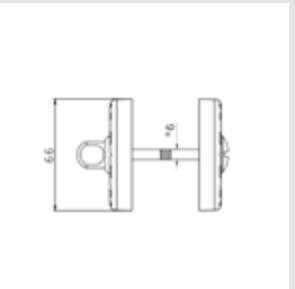

OWC044.6MM.**
Keyhole escutcheon - Individual sale