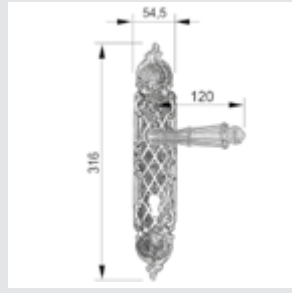

OA1741.B00.71

Door handle on plate
54,5x316mm - Set (2 units)

OA1641.B00.01

Door handle on large plate
58,5x425mm - Set (2 units)

OJ1605.S85Y.12

Entrance door set with keyhole europrofile 85mm
58,5x425mm

OM1602.BS0.30

Door pull handle on plate
58,5x425mm - Individual sale (1 unit)

ON6505.ST0.01

Door pull handle on rosettes
54x96 mm - Individual sale (1 unit)

0A1716.000.**

Door handle on plate

0A1720.85Y.**

Door handle on plate with keyhole