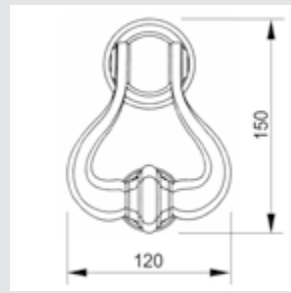

OK0178.000.21

Door knocker
Ø 115mm - Individual sale (1 unit)

DOOR
KNOCKERS

OK2569.000.**

Door Knocker - Individual Sale

OK2573.B00.**

Door Knocker - Individual Sale

OK0178.000.**