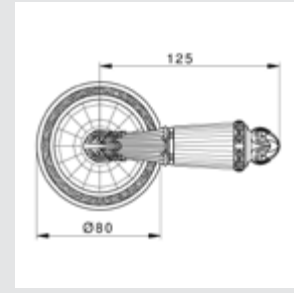

OR6220.000.**
Door handle on roses