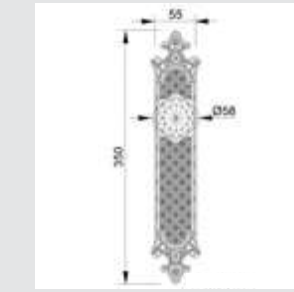

0D4645.000.**
0D4645.N00.**
Door pull knob on roses with Swarovski crystal - Turn knob