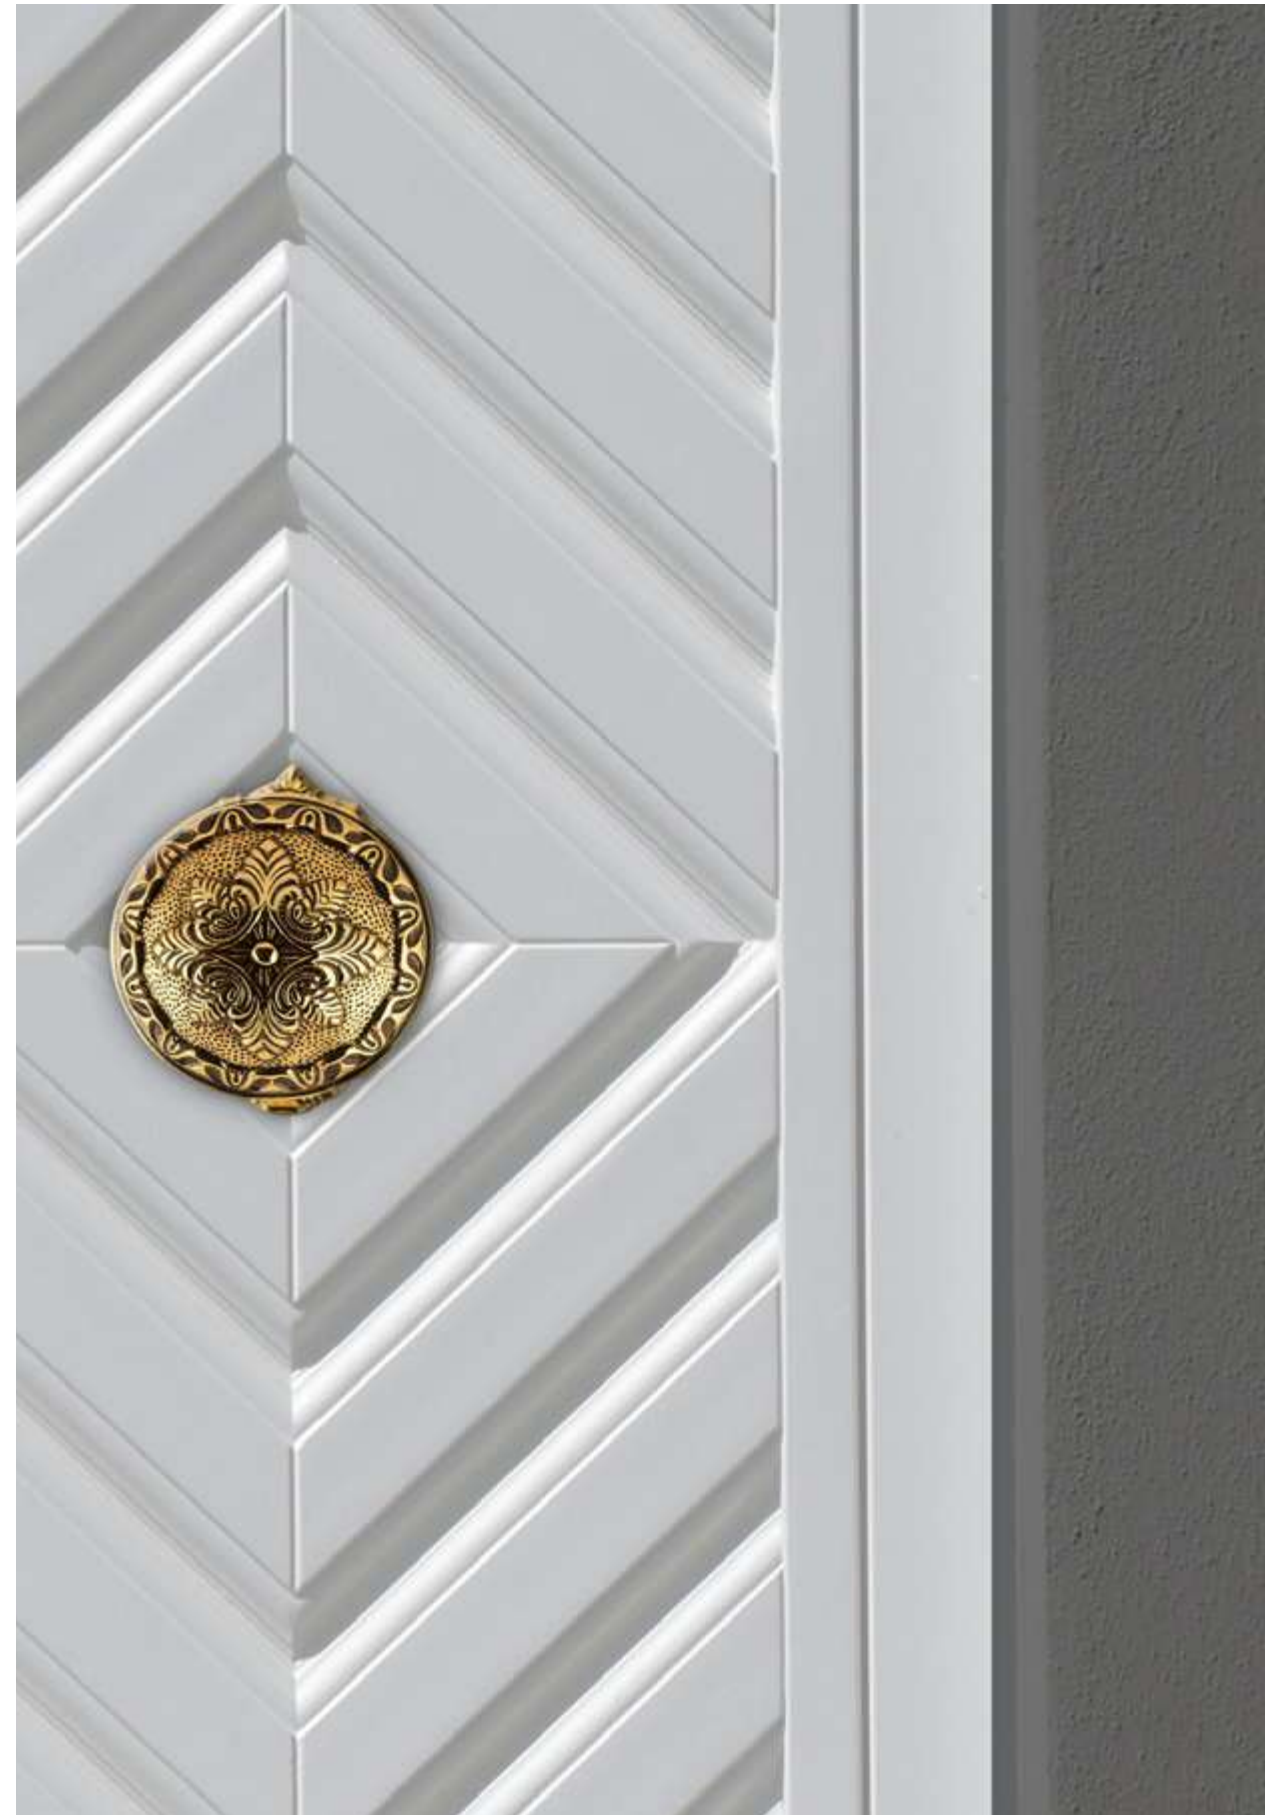

DOOR TURN KNOBS

Turn knob 0P7424.000.12 61X87cm - Set (2 units)

Fixed knob 0C7424.000.12 61X87cm - Individual sale (1 unit)

Turn knob 0P7524.000.71 Ø 54cm - Set (2 units)

Fixed knob 0C7524.000.71 Ø 54cm - Individual sale (1 unit)