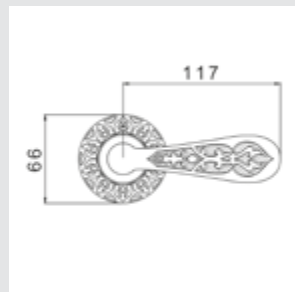

OR4444.000.**
Door handle on roses