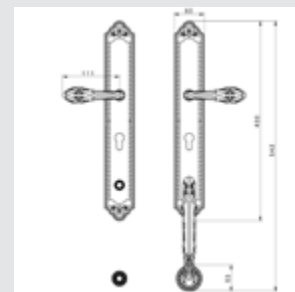

Thread M10 - For doors up to 70 mm thickness.

TYPE OF PRODUCTS

CODE	DESCRIPTION
A	Lever handle set on plate
C	Door fixed knob on plate
D	Door level knob set on plate
F	Door fixed knob on plate
J	Door entrance set - Includes lever handle and pull handle
M	Pull handle on plate
N	Pull handle on roses
P	Knob lever set on roses
R	Lever handle set on roses
S	Privacy knob
V	Window lever handle
EY	Key hole scutcheon rose - Euro profile cylinder hole
WC	Privacy knob set with emergency realise on roses
Z	Furniture knob

VARIATIONS

Possible variations on door hardware products.

CODE	DESCRIPTION
000	Lever handle set without keyhole
100	Half lever handle set - Right opening
200	Half lever handle set - Left opening
85Y	Lever handle set on plate with euro profile keyhole at 85mm
70P	Lever handle set on plate with privacy button at 70mm
90P	Lever handle set on plate with privacy button at 90mm
EY0	Lever handle set on roses with euro profile keyhole escutcheons
BC0	Lever handle set on roses with capsule keyhole escutcheons
BH0	Lever handle set on roses with english/dutch keyhole escutcheons

0WC070.6MM.**
Privacy button

0M3203.000.**
Door pull handle on plate - Individual sale -

0M2903.000.**
Door pull handle on plate - Individual sale -

0N7003.000.**
Door pull handle on roses - Individual sale -

0J2910.85Y.**
Entrance door set with keyhole europrofile 85mm

MATERIALS

Custom your door hardware, you can combine the plate with different handle designs available.

0A3534.000.44
Door handle on plate
55x315mm - Set (2 units)