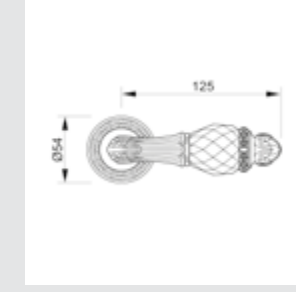

0R6541.000.**
0R6541.N00.**
Door handle on roses with Swarovski crystal