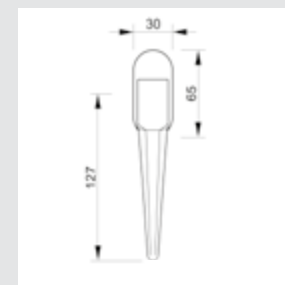

0V0754.000.**
Window handle - Individual sale