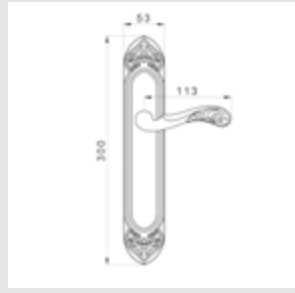

0M4406.SN0.01

Door pull handle on plate
60x400mm - Individual sale (1 unit)

0A4144.000.**
Door handle on plate

0A4444.000.**
Door handle on large plate

0A4160.000.**
Door handle on plate

With crystal

0A4140.000.**
0A4140.N00.**
Door handle on plate with Swarovski crystal