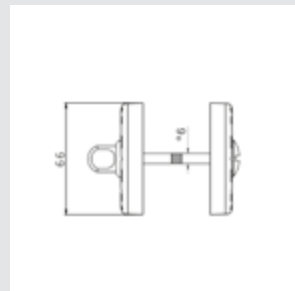

0WC044.6MM.**
Privacy button