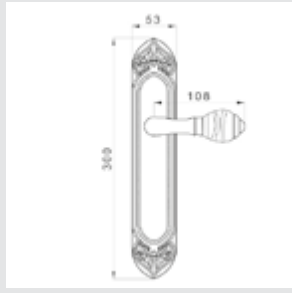

0N4406.ML0.01

Door pull handle on roses with malachite
66x253mm - Individual sale (1unit)

MIHRAB PRECIOUS
WITH TIGER'S EYE STONE

● OA4140.TG0.**
*Door handle on plate with
tiger's eye stone*

● OA4440.TG0.
*Door handle on large plate
tiger's eye stone*