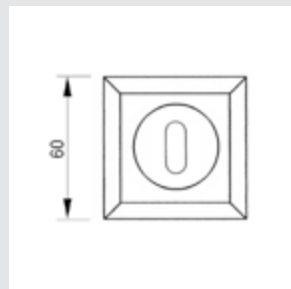

0BC064.000.**

Keyhole escutcheon - Individual sale