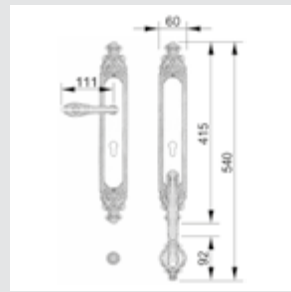

0J3407.85Y.**
Entrance door set with keyhole europrofile 85mm

MATERIALS

Brass

Crystals from Swarovski: Clear Black