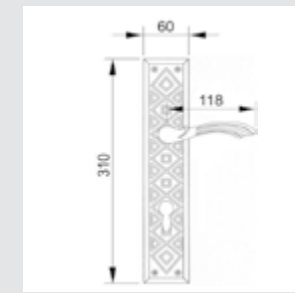

0WC066.6MM.01

Privacy button
ø60mm

OA1871.000.**
Door handle on plate

OA4771.000.**
Door handle on large plate

OR6471.000.**
Door handle on roses

OA1993.000.**
Door handle on plate

OA1993.85Y.**
Door handle on plate with keyhole europrofile 85mm