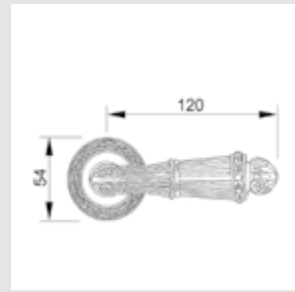

0M4605.SN0.12
Door pull handle on plate
55x350mm- Individual sale (1 unit)

0R6520.000.**
Door handle on roses