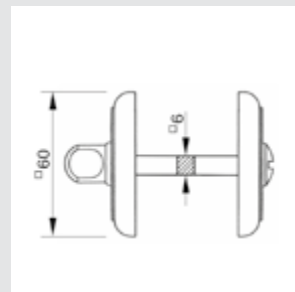

OWC064.6MM.**
Privacy button