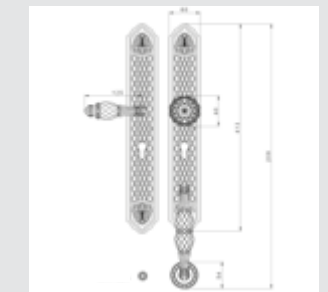

0J3007.SZ85.**
0J3007.SNZ85.**
Entrance door set with fixed knob and keyhole europrofile 85mm