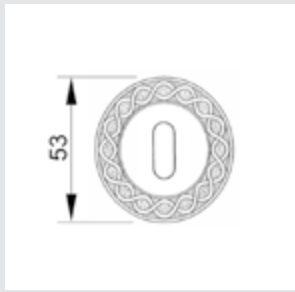

0BC070.000.**
Keyhole escutcheon - Individual sale