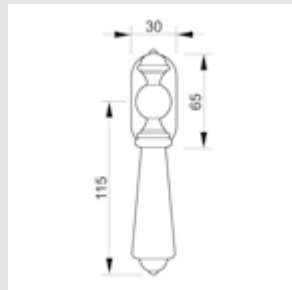

0V0794.**D00** for right hand - 0V0794.**Z00** for left hand
0V0738.**D00** for right hand - 0V0738.**Z00** for left hand

Photo: Marcotte Style Interior Design

WINDOW HANDLES

For right hand - 0V0760.D00.**
For left hand - 0V0760.Z00.**
Window handle - Individual sale