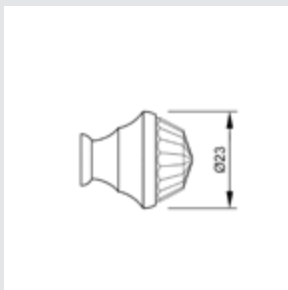

OZ5758.000.**
Furniture knob - Individual sale

OZ1181.000.**
Furniture knob - Individual sale

OZ1182.000.**
Furniture knob - Individual sale

OZ1183.000.**
Furniture knob - Individual sale

OZ5741.B00.**
OZ5741.BN0.**
Furniture knob with Swarovski crystal - Individual sale