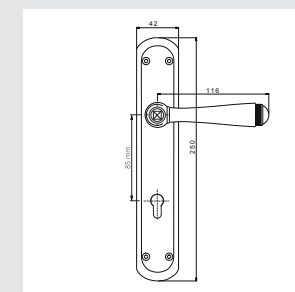

0A0381.000.**
Door handle on plate
with Swarovski crystals

0A0381.85Y.**
Door handle on plate
with keyhole
and Swarovski crystals

FINISHES

- 50 Chrome
- 21 Polished Brass
- 84 Black Matt
- 24 Satin Matt

MATERIALS

- Brass
- Crystals from Swarovski: Clear Black