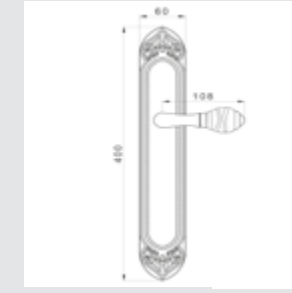

● OA4440.ML0.
*Door handle on large plate
malachite stone*