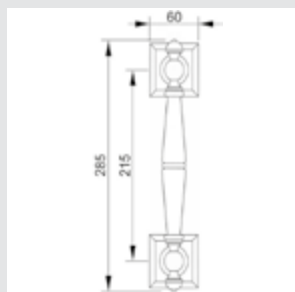

ON6432.A00.**
Door pull handle on roses