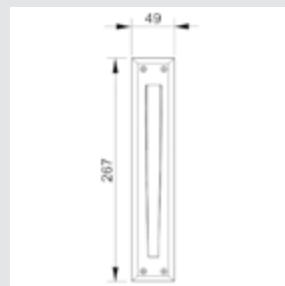

0M4704.000.**
Door pull handle on plate
- Individual sale -