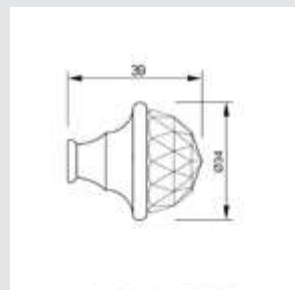

OZ5741.B00.**
OZ5741.BN0.**
Furniture knob with Swarovski crystal - Individual sale