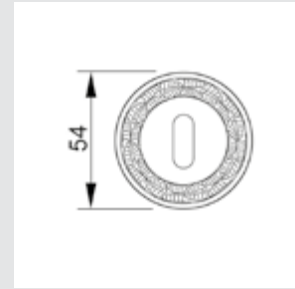

0BC065.000.**
Keyhole escutcheon - Individual sale