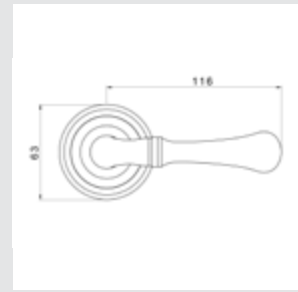

TECHNICAL DRAWING

0R8688.000.**
Door handle on roses
with waves pattern