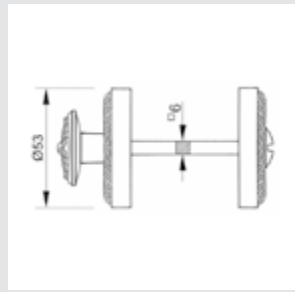

0WC070.6MM.**
Privacy button