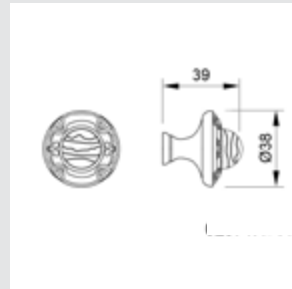

● OZ5747.TG0.**
*Furniture knob with tiger's eye stone
- Individual sale*