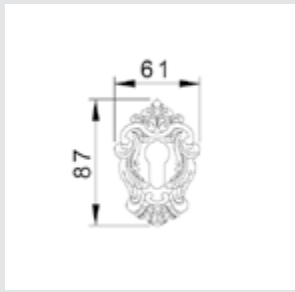

0EY074.000.**
Keyhole escutcheon - Individual sale