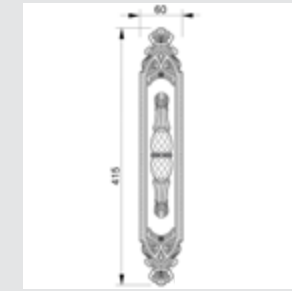

0M3405.S00.**
0M3405.SN0.**
Door pull handle on plate with Swarovski crystal - Individual sale -