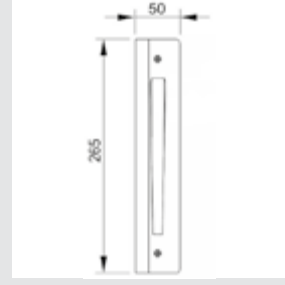

0M2702.000.**
Door pull handle on plate
- Individual sale -