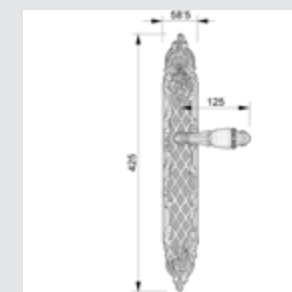

0A1641.B00.**

0A1641.N00.**

Door handle on large plate
with Swarovski crystal