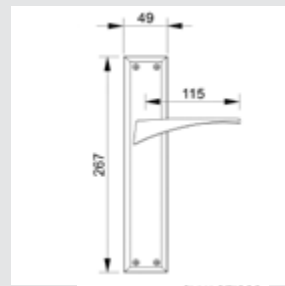

0N6802.000.22

Door pull handle on roses
54x199 - Individual sale (1unit)

0M1304.000.45

Door pull handle on plate
50x265 - Individual sale (1unit)

0V0753.D00.22

Window handle
30x65 - Individual sale (1unit)