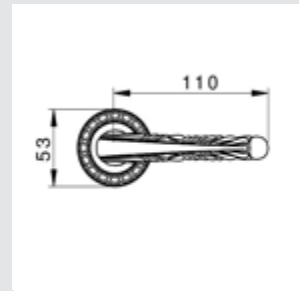

0R7032.000.**
Door handle on roses