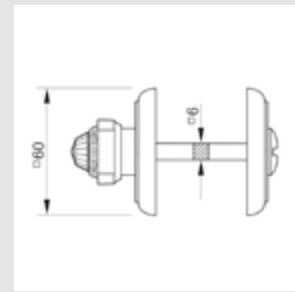

OWC064.B6MM.**
OWC064.BN6MM.**
Privacy button with Swarovski crystal