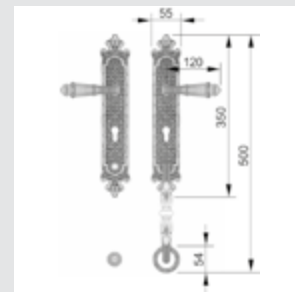

0J4606.85Y.**
Entrance door set with handles and keyhole europrofile 85mm