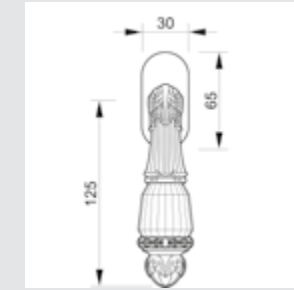

0V0741.B00.**
Applicable for right and left opening/hand.
Window handle with Swarovski crystal - Individual sale