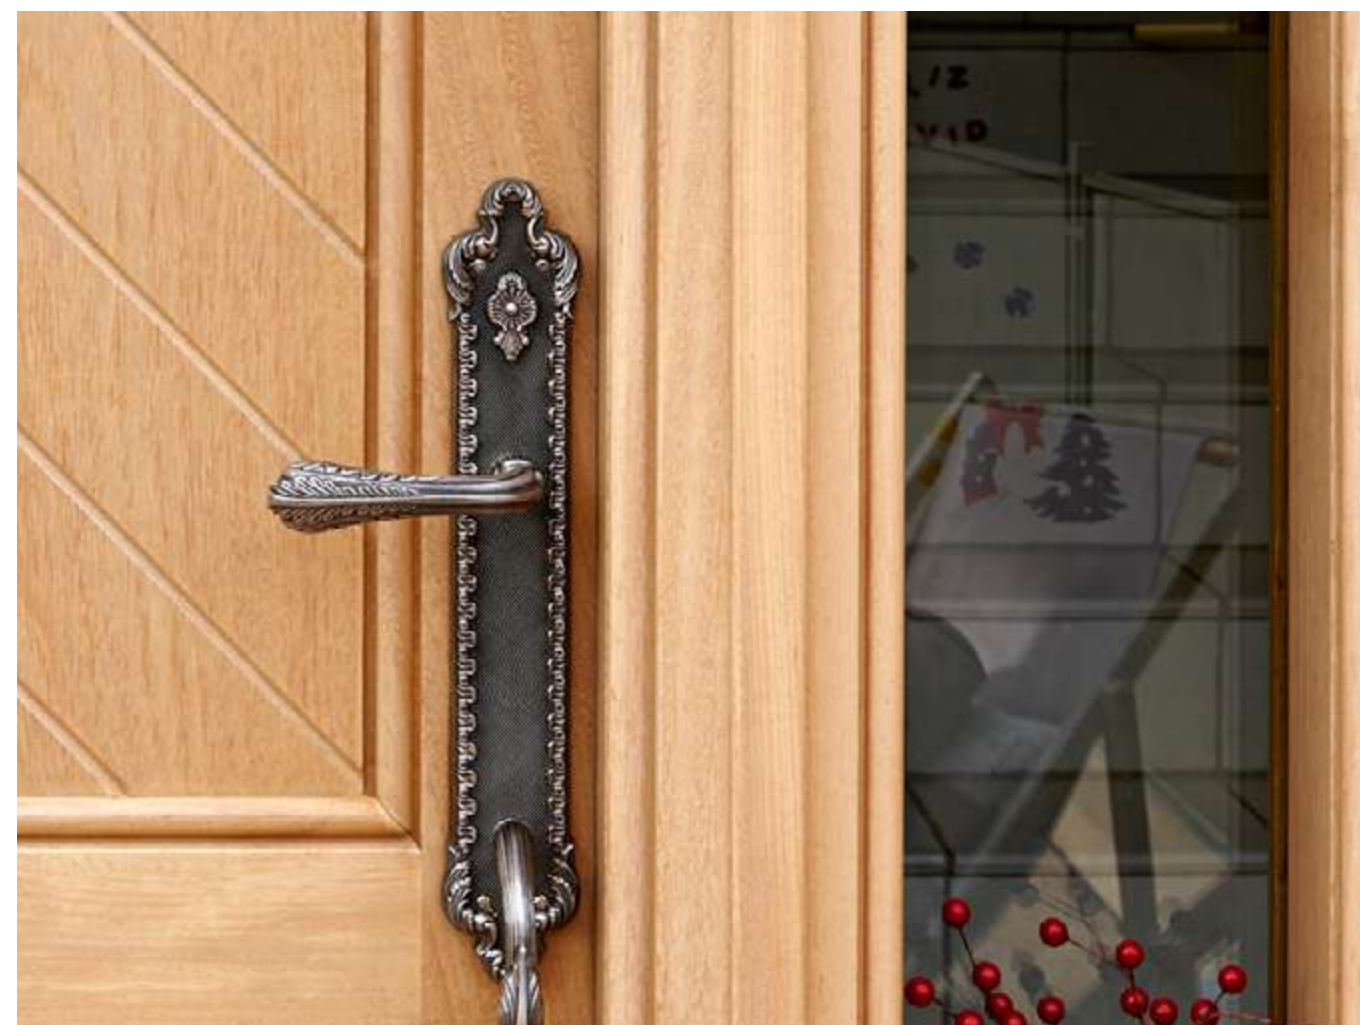

Privacy button
ø 54mm

0M2424.000.30

Door pull handle on large plate
70x400mm - Individual sale (1 unit)

0D2424.000.50

Turn knob on plate
70x400mm - Set (2 units)

0N7424.000.01

Door pull handle on roses
61x272mm - Individual sale (1 unit)

0N7524.000.14

Door pull handle on roses
54x239mm - Individual sale (1 unit)

OJ2415.85Y.71

Entrance door set with
keyhole europrofile 85mm
70x552mm

OJ2417.85Y.71

Entrance door set with keyhole
europrofile 85mm
70x552mm

OJ2417.Z85.12

Entrance door set with keyhole
europrofile 85mm and fixed knob
70x552mm

0A2841.000.01
Door handle on small plate
64x310mm - Set (2 units)

0A2441.N00.71
Door handle on large plate
70x400mm - Set (2 units)