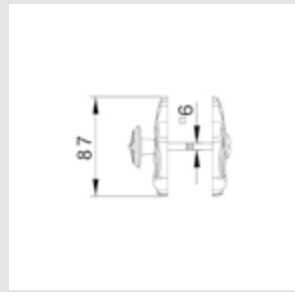

0WC074.6MM.**
Privacy button