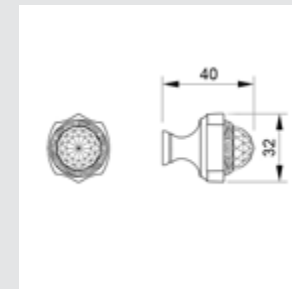

OZ5746.B00.**
OZ5746.BN0.**
Furniture knob with Swarovski crystal - Individual sale