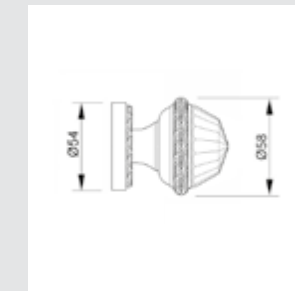

OP6548.000.**
Door knob with exclusive Swarovski crystal