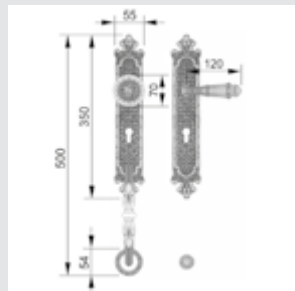

0WC065.6MM.**
Privacy button

0M4632.000.**
Door pull handle on plate - Individual sale -

0J4606.85Y.**
Entrance door set with handles and keyhole europrofile 85mm

0D4645.000.**
0D4645.N00.**
Door pull knob on roses with Swarovski crystal - Turn knob