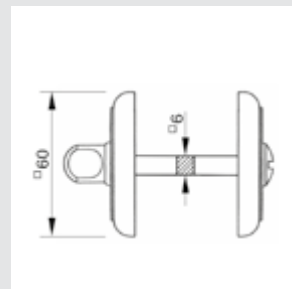

Furniture knob with lapis lazuli stone - Individual sale -

0EY064.000.**

Keyhole escutcheon - Individual sale

0BC064.000.**

Keyhole escutcheon - Individual sale

0WC064.6MM.**

Privacy button

FURNITURE KNOBS NOTE: Fixing screw Ø 4mm. Recommended hole Ø 4,5mm