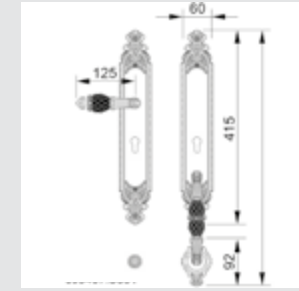

0J3407.S85Y.**
0J3407.SN85Y.**
Entrance door set with keyhole europrofile 85mm with Swarovski crystal