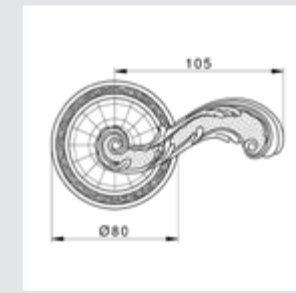

OR6216.000.**
Door handle on roses