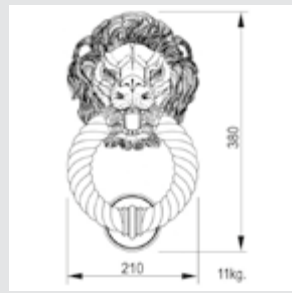

DOOR
KNOCKERS

OK2569.000.**

Door Knocker - Individual Sale