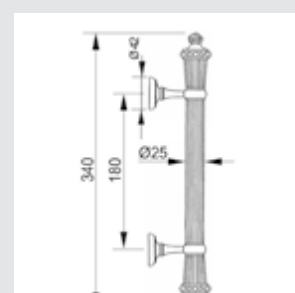

With crystal

BACK TO BACK PULL HANDLE ASSEMBLY SYSTEM

PREVIOUS HOLES IN WOOD OR GLASS

Example

INSTALLATION

1. Screw the stud on the external pull handle.
2. Threading the piece on the stub.
3. Threading the nut on the stud.
4. Screw the internal pull handle on the piece 2

MATERIALS

Brass

Crystals from Swarovski: Clear Black