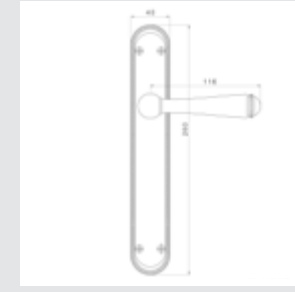

0A4085.000.**
Door handle on plate
with pearl pattern