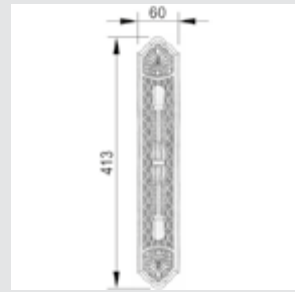

0M3002.000.**
Door pull handle on plate - Individual sale -