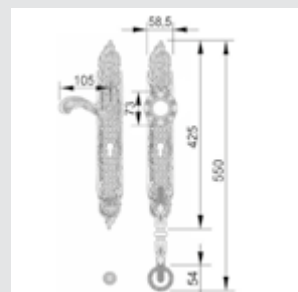

0N6505.SN0.**

Door pull handle on roses with
Swarovski crystal - Individual sale -

0J1605.S85Y.**

0J1605.SN85Y.**

Entrance door set with handles and
keyhole europrofile 85mm

0J1609.Z85.**

Entrance door set with fixed knob and
keyhole europrofile 85mm