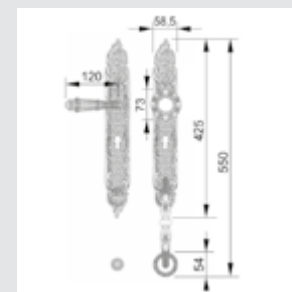

0J1607.L85.**

Entrance door set with turn knob and
keyhole europrofile 85mm

MATERIALS