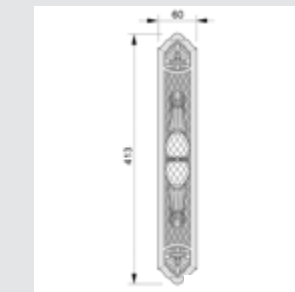

0N7005.S00.**
0N7005.SN0.**
Door pull handle on roses with Swarovski crystal - Individual sale -

0M3005.S00.**
0M3005.SN0.**
Door pull handle on plate with Swarovski crystal - Individual sale -

0J3007.SZ85.**
0J3007.SNZ85.**
Entrance door set with fixed knob and keyhole europrofile 85mm