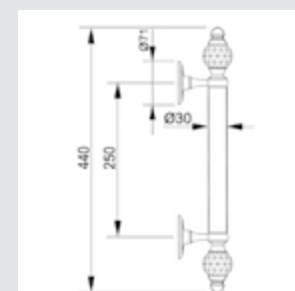

Set - 0N4763.000.**
Individual sale - 0N4762.000.**
Door pull handle on roses