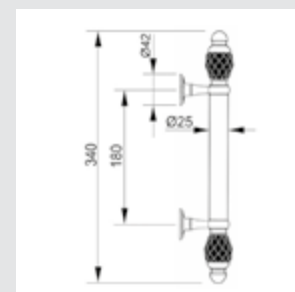

Set - 0N4777.000.**
Individual sale - 0N4776.000.**
Door pull handle on roses

Set - 0N4485.000.**
Individual sale - 0N4484.000.**
Door pull handle on roses

With crystal

Set - 0N4761.000.**
Individual sale - 0N4760.000.**
Door pull handle on roses