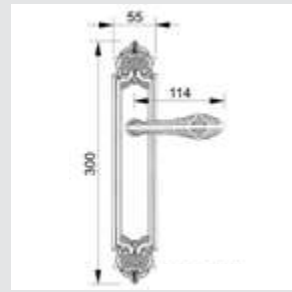

0A3834.000.**
Door handle on plate