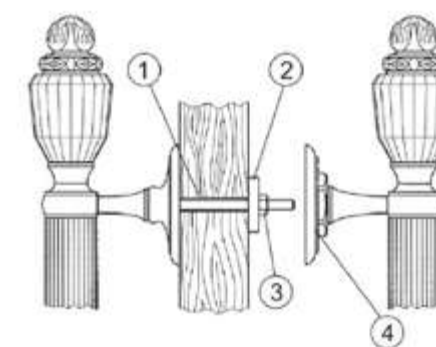

Set - 0N4765.000.**
Individual sale - 0N4764.000.**
Door pull handle on roses

BACK TO BACK PULL HANDLE ASSEMBLY SYSTEM

PREVIOUS HOLES IN WOOD OR GLASS

Example

INSTALLATION

1. Screw the stud on the external pull handle.
2. Threading the piece on the stub.
3. Threading the nut on the stud.
4. Screw the internal pull handle on the piece 2