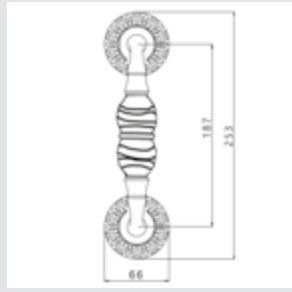

● ON4406.TG0.**
*Door pull handle on roses with
tiger's eye stone - Individual sale -*