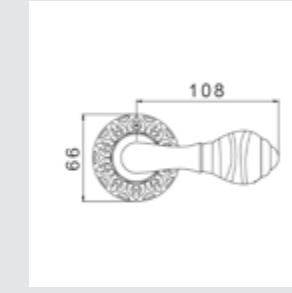

● OR4440.ML0.**
*Door handle on roses
malachite stone*