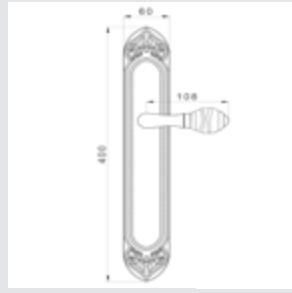

0N4406.ML0.01

Door pull handle on roses with malachite
66x253mm - Individual sale (1unit)

MIHRAB PRECIOUS
WITH TIGER'S EYE STONE

● OA4140.TG0.**
*Door handle on plate with
tiger's eye stone*

● OA4440.TG0.
*Door handle on large plate
tiger's eye stone*