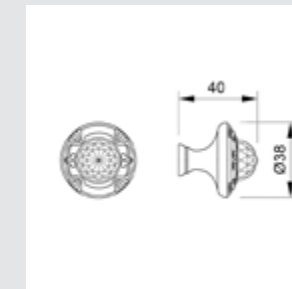

OZ5747.B00.**
OZ5747.BN0.**
Furniture knob with Swarovski crystal - Individual sale