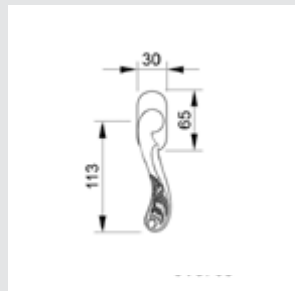

For right hand 0V0760.D00.**
For left hand 0V0760.Z00.**
Window handle - Individual sale