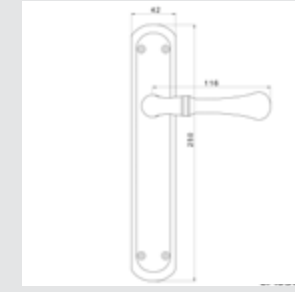

0A0388.000.**
Door handle on plate
with waves pattern