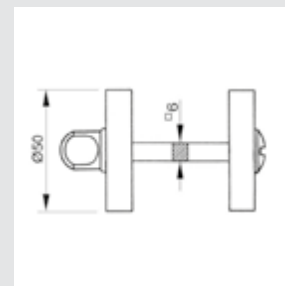

0WC067.6MM.**
Privacy button