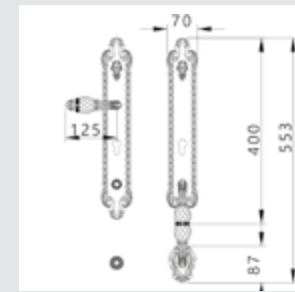

0J2407.S85Y.**
0J2407.SN85Y.**
Entrance door set keyhole europrofile 85mm left and Swarovski crystal