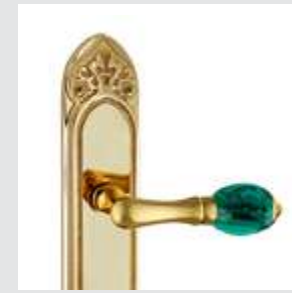

OY044.000.**
Keyhole escutcheon - Individual sale

OBC044.000.**
Keyhole escutcheon - Individual sale

OWC044.6MM.**
Keyhole escutcheon - Individual sale

● OZ5747.TG0.**
*Furniture knob with tiger's eye stone
- Individual sale*