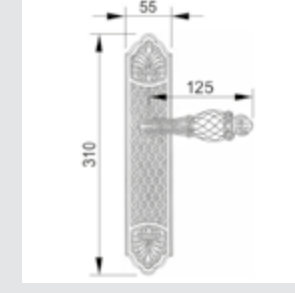

OJ3007.SNZ85.71

Entrance door set with keyhole europrofile 85mm
60x466mm - Fixed knob

OJ3007.SZ85.01

Entrance door set with keyhole europrofile 85mm
60x466mm - Fixed knob

OM3005.S00.44

Door pull handle on plate
60x413mm - Individual sale (1 unit)

OM3005.SN0.01

Door pull handle on plate
60x413mm - Individual sale (1 unit)

0A3130.000.**
Door handle on plate

0A3030.000.**
Door handle on large plate

0R7030.000.**
Door handle on roses

With crystal

0A3141.000.**
0A3141.N00.**
Door handle on plate with Swarovski crystal