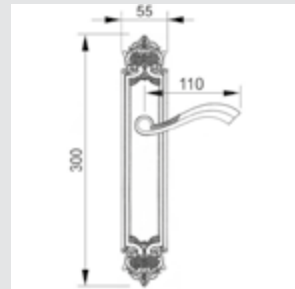

0A3800.000.**
Door handle on plate