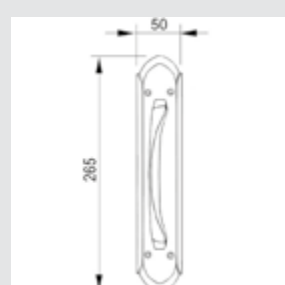

0M1304.000.**
Door pull handle on plate
- Individual sale -