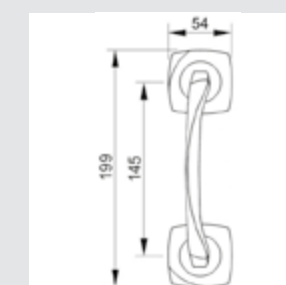

0N6802.000.**
Door pull handle on roses
- Individual sale -