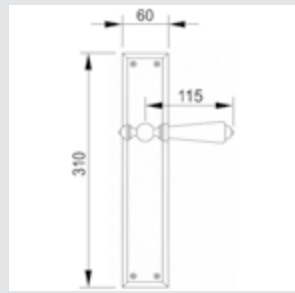

OA4771.000.**
Door handle on large plate