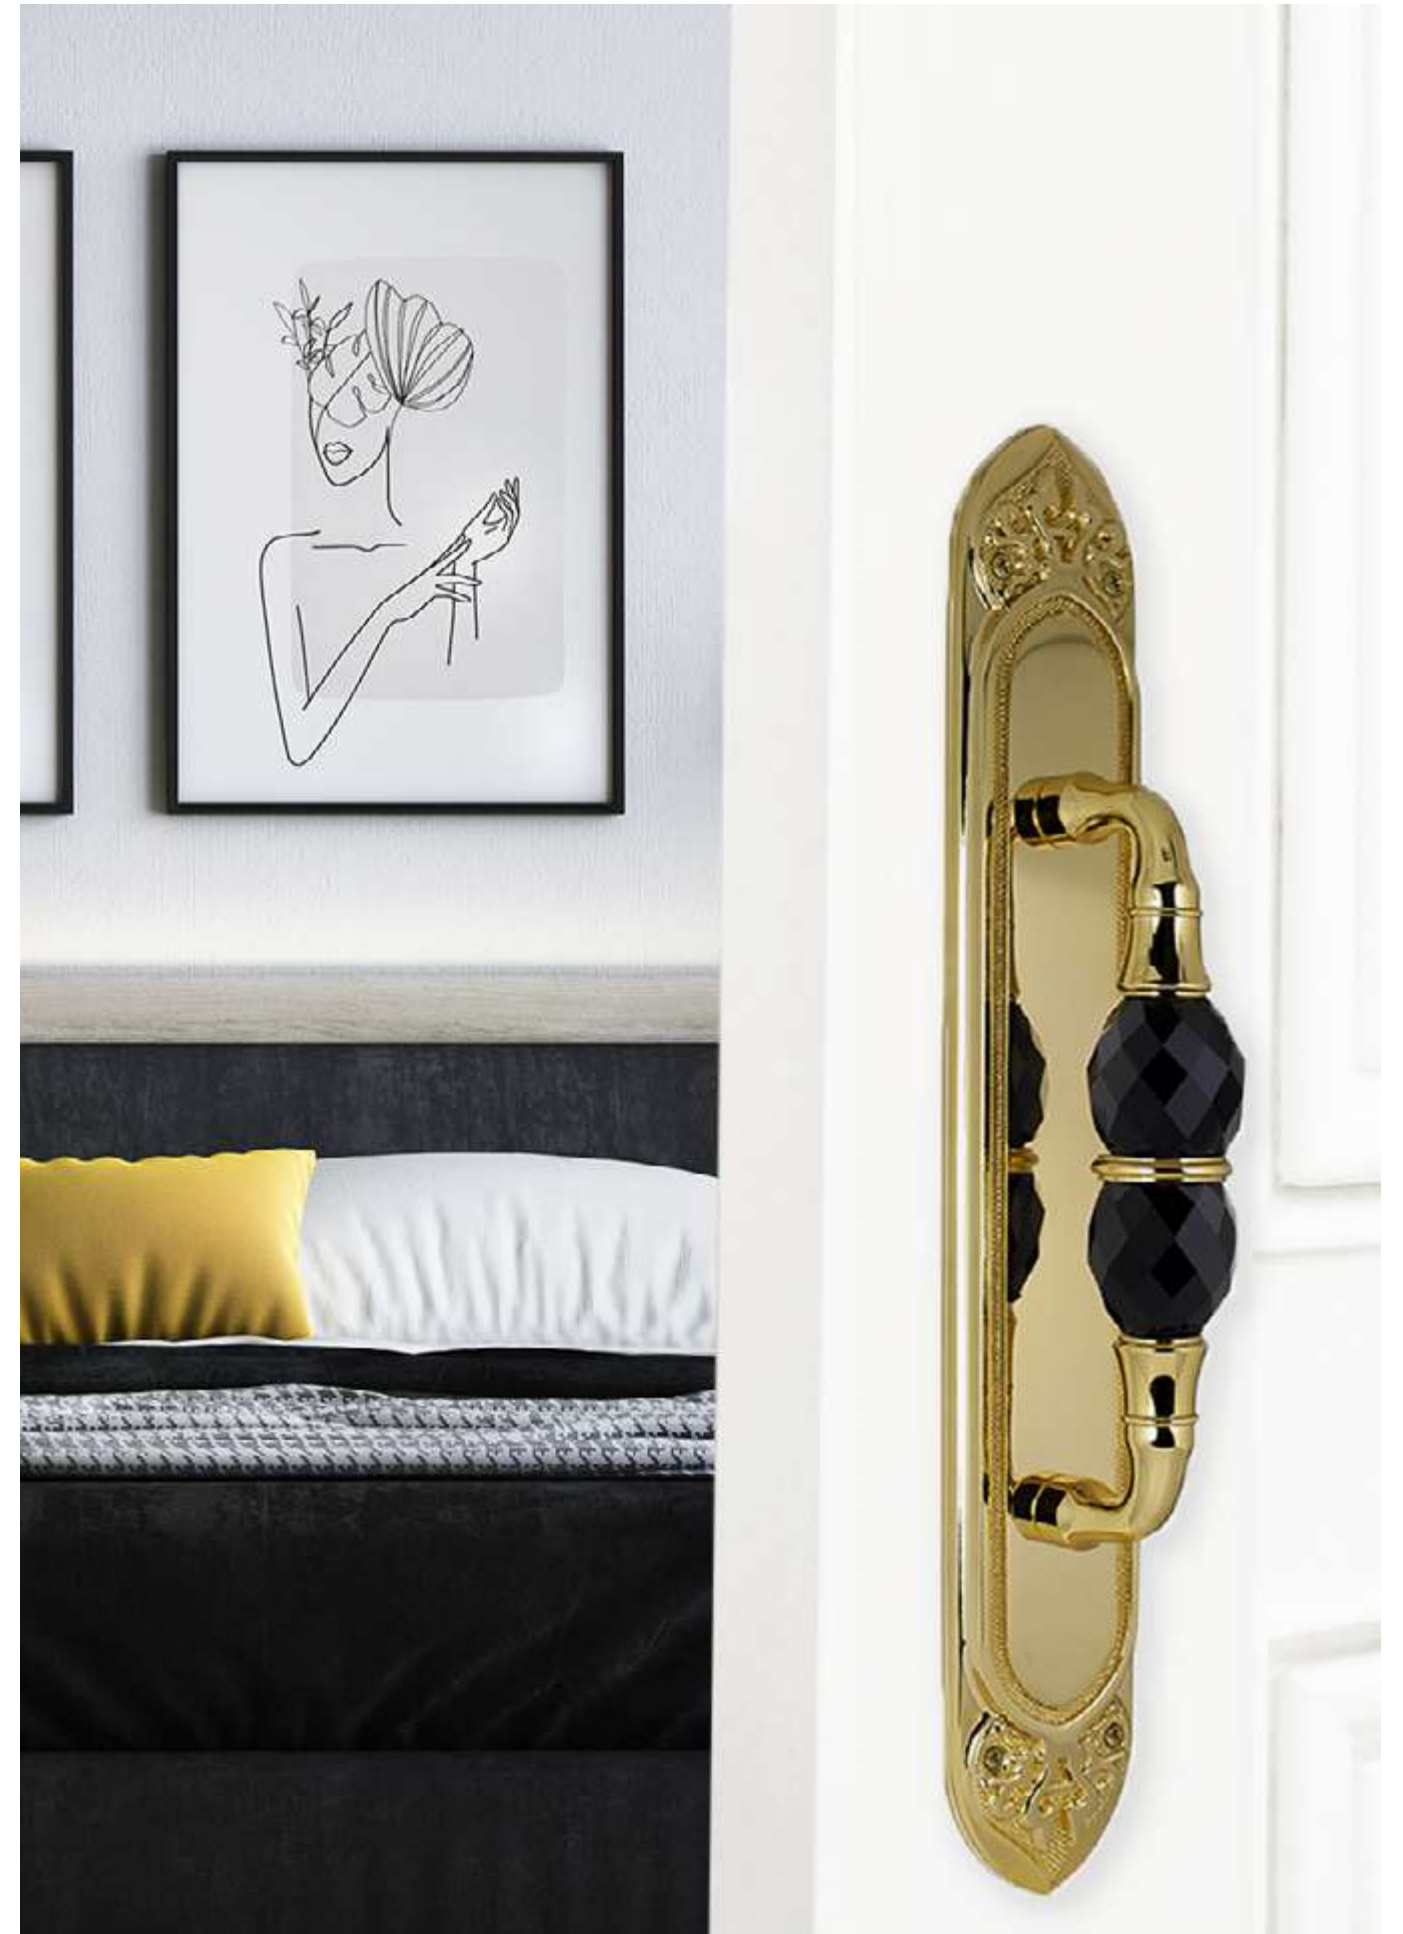

0N4406.S00.01

Door pull handle on roses
66x253mm - Individual sale (1 unit)

0N4406.SN0.01

Door pull handle on roses
66x253mm - Individual sale (1 unit)

0M4406.S00.01

Door pull handle on plate
60x400mm - Individual sale (1 unit)

0M4406.SN0.01

Door pull handle on plate
60x400mm - Individual sale (1 unit)

0A4144.000.**
Door handle on plate

0A4444.000.**
Door handle on large plate

0A4160.000.**
Door handle on plate

With crystal

0A4140.000.**
0A4140.N00.**
Door handle on plate with Swarovski crystal