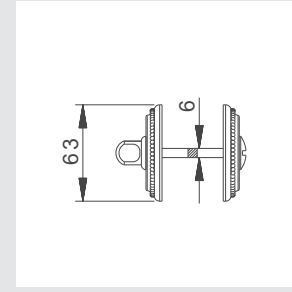

0A0388.85Y.**
Door handle on plate
with keyhole and waves pattern

0M0388.000.**
Door pull handle on plate
with waves pattern

0R8585.000.**
Door handle on roses
with pearl pattern

0EY085.000.**
Keyhole escutcheon
with pearl pattern