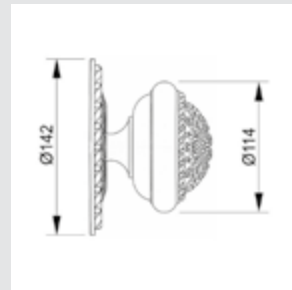

OC0594.595.**
Door fixed knob