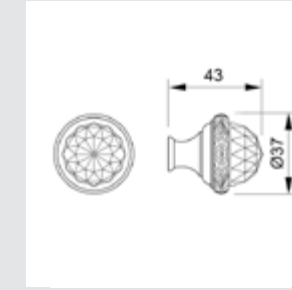

OZ5744.B00.**
OZ5744.BN0.**
Furniture knob with Swarovski crystal - Individual sale