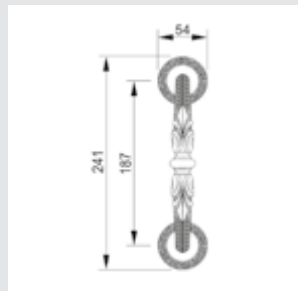

0A1641.B00.**

0A1641.N00.**

Door handle on large plate
with Swarovski crystal

0M1602.BS0.**

0M1602.BN0.**

Door pull handle plate with Swarovski
crystal - Individual sale -

0N6505.000.**

Door pull handle on roses
- Individual sale -