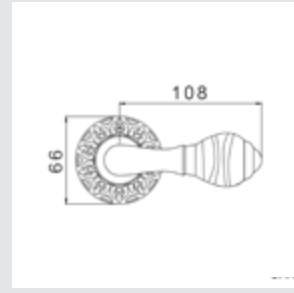

0N4406.ML0.01

Door pull handle on roses with malachite
66x253mm - Individual sale (1unit)

MIHRAB PRECIOUS
WITH TIGER'S EYE STONE

● OA4140.TG0.**
*Door handle on plate with
tiger's eye stone*

● OA4440.TG0.
*Door handle on large plate
tiger's eye stone*