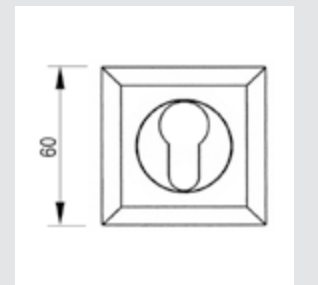

0WC064.6MM.**
Privacy button

0M2702.000.**
Door pull handle on plate
- Individual sale -

0N6403.000.**
Door pull handle on roses
- Individual sale -

0V0754.000.**
Window handle - Individual sale

0EY064.000.**
Keyhole escutcheon
- Individual sale -