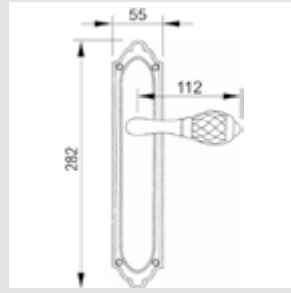

0A4340.000.**
0A4340.N00.**
Door handle on roses with Swarovski crystal

0A9240.000.**
0A9240.N00.**
Door handle on roses with Swarovski crystal

0R6040.000.**
0R6040.N00.**
Door handle on roses with Swarovski crystal