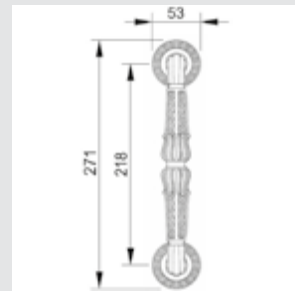

0N7002.000.**
Door pull handle on roses - Individual sale -