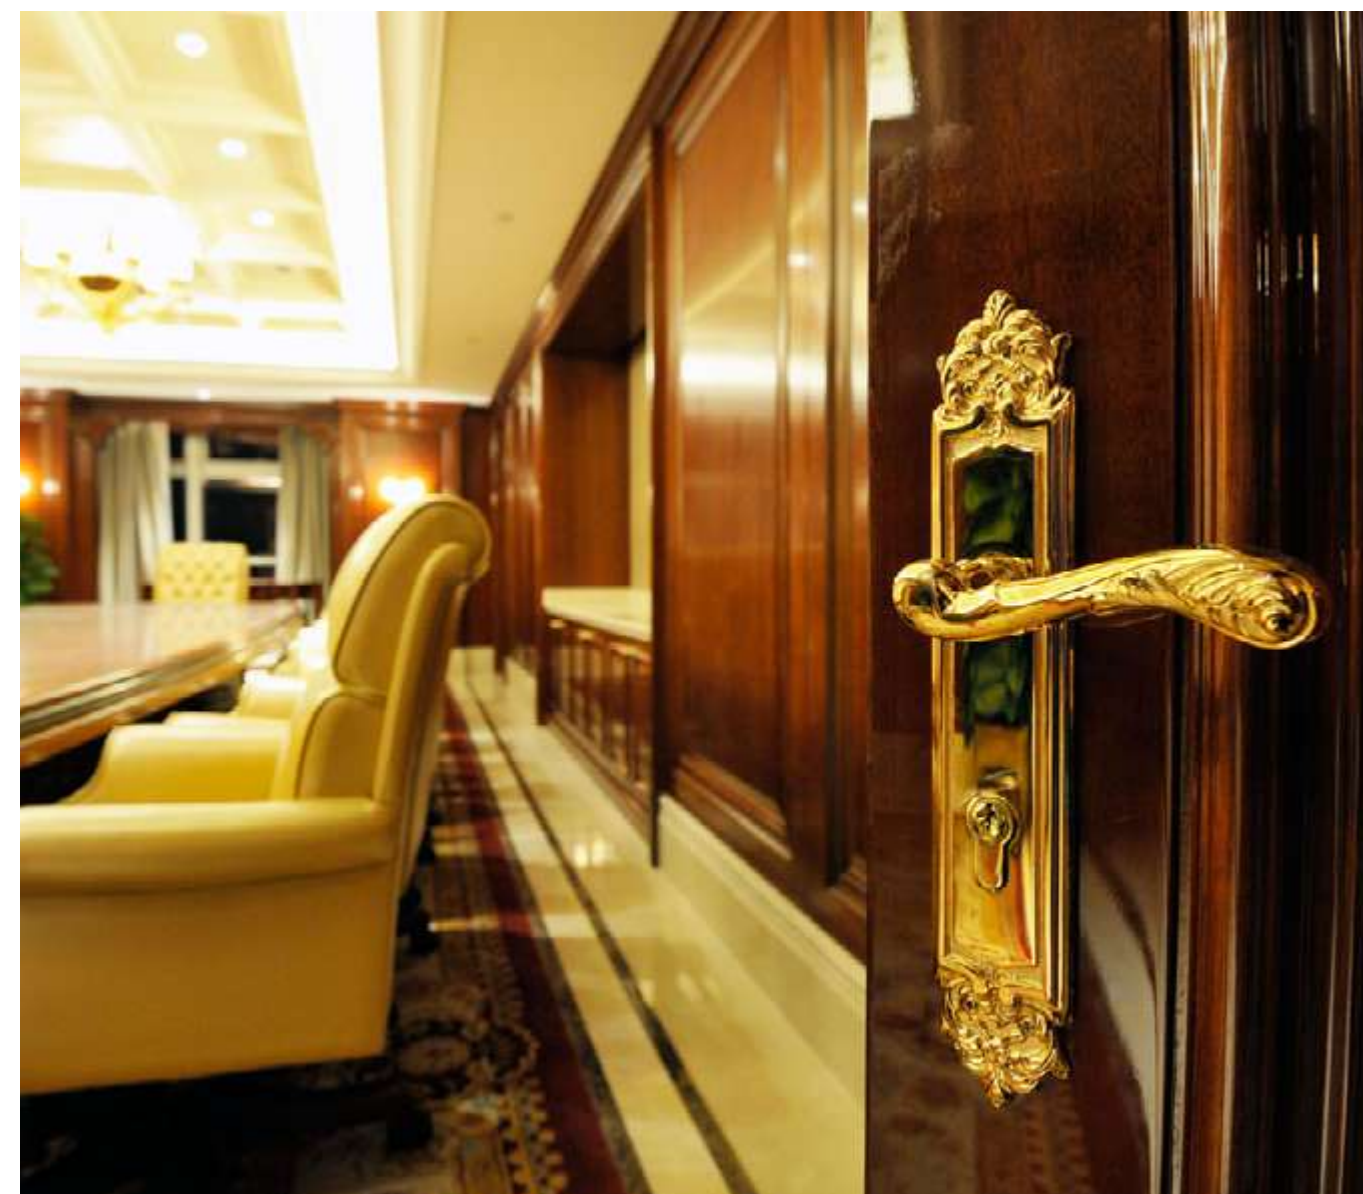

0A3720.85Y.34

Door handle on large plate with keyhole
60x400mm - Set (2 units)

0J3705.85Y.12

Entrance door set with keyhole europrofile 85mm
60x530mm - Set (2 units)

0M3802.000.34

Door pull handle on plate
55x300mm - Individual sale (1 unit)