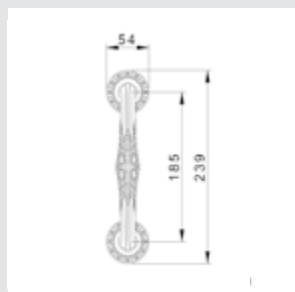

0N7524.000.**
Door pull handle on roses - Individual sale -