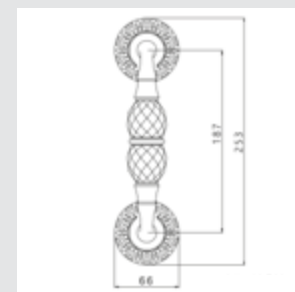

0N4406.S00.**
0N4406.SN0.**
Door pull handle on roses with Swarovski crystal - Individual sale -