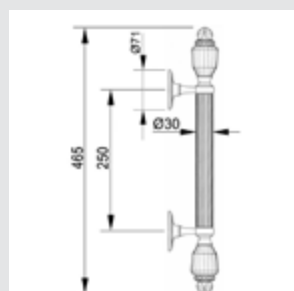

Set - 0N4767.C00.**
Individual sale - 0N4766.C00.**
Door pull handle on roses