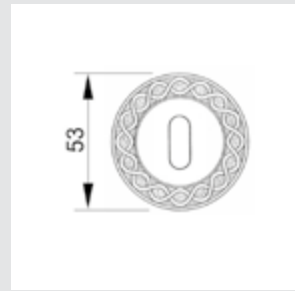

0BC070.000.**
Keyhole escutcheon - Individual sale