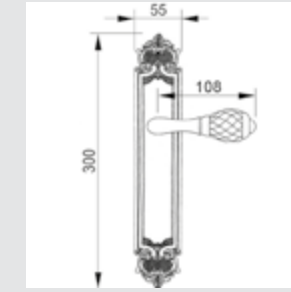

0A3840.000.**
0A3840.N00.**
Door handle on plate with Swarovski crystal