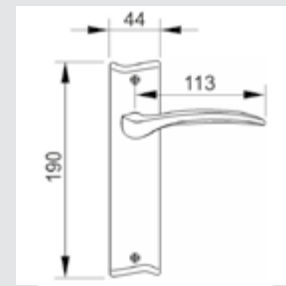

0A2251.000.**
Door handle on plate