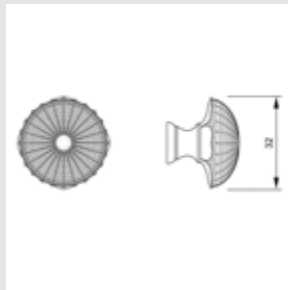

FURNITURE
KNOBS

OZ0696.000.**
Furniture knob - Individual sale