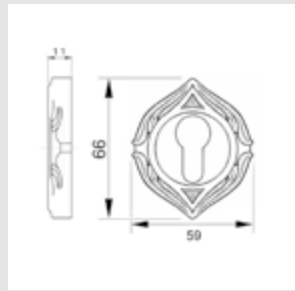

0EY073.000.**
Keyhole escutcheon - Individual sale