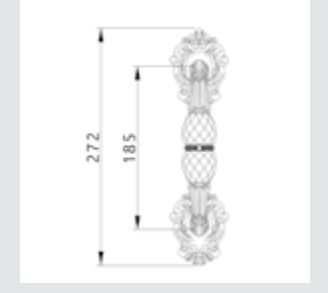

0N7405.S00.**
0N7405.SN0.**
Door pull handle on roses with Swarovski crystal