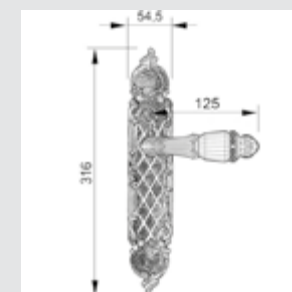

0A1741.B00.**

0A1741.N00.**

Door handle on plate
with Swarovski crystal