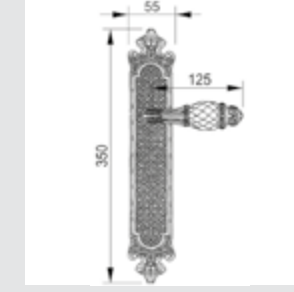

0A4640.000.**
0A4640.N00.**
Door handle on plate with Swarovski crystal