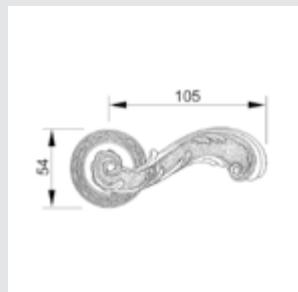

0R6516.000.**

Door handle on roses