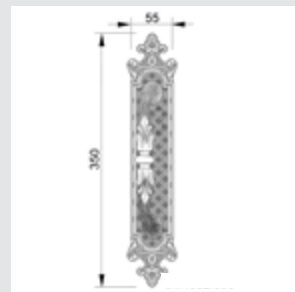

0M4632.000.**
Door pull handle on plate - Individual sale -