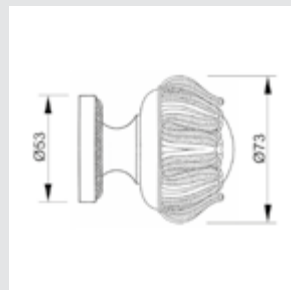

OC3016.000.**
Door fixed knob