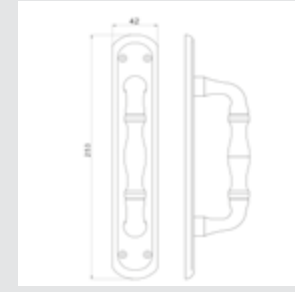

0M0388.000.**
Door pull handle on plate
with waves pattern