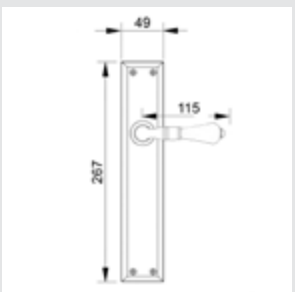

OA4769.000.**
OA4769.N00.**
Door handle on plate with Swarovski crystal