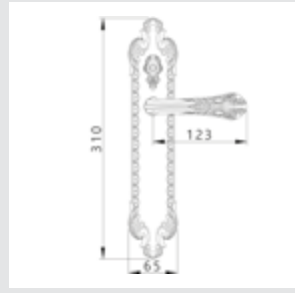

Fixed knob 0C7524.000.71 Ø 54cm - Individual sale (1 unit)

FURNITURE KNOBS

Medium size
Ø 40mm

0Z2404.000.71
Individual sale (1 unit)

Small size
Ø 33mm
0Z2403.000.71
Individual sale (1 unit)

Medium size
Ø 40

0Z2404.000.30
Individual sale (1 unit)

Small size
Ø 33
0Z2403.000.30
Individual sale (1 unit)

Medium size
Ø 40

0Z2404.000.01
Individual sale (1 unit)

Small size
Ø 33
0Z2403.000.01
Individual sale (1 unit)