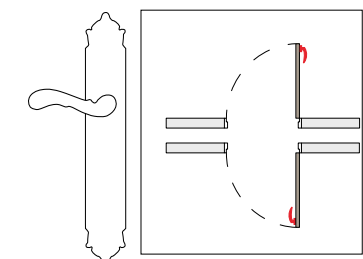

200 CODE
HALF LEVER HANDLE SET LEFT OPENING DOOR

Door handles on plate can be sold with Keyhole, please consider below information before placing an order and inform us about type of keyhole and distance: