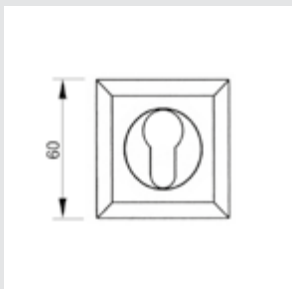

0EY064.000.**

Keyhole escutcheon - Individual sale