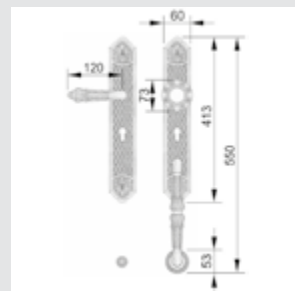

0J3007.Z85.**
Entrance door set with knob and keyhole europrofile 85mm