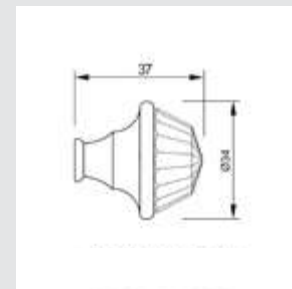

OZ5741.000.**
Furniture knob with Swarovski crystal - Individual sale