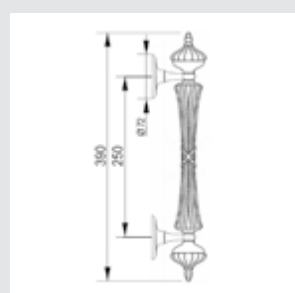

Set (2 units) 0N4765.N00.62
Individual sale (1 unit) 0N4764.N00.62
Door pull handle on roses - 340 mm