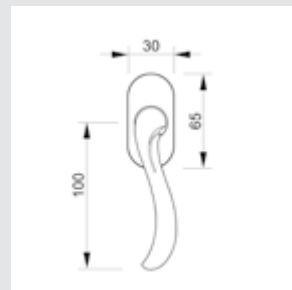

For right hand - 0V0795.D00.**
For left hand - 0V0795.Z00.**
Window handle - Individual sale