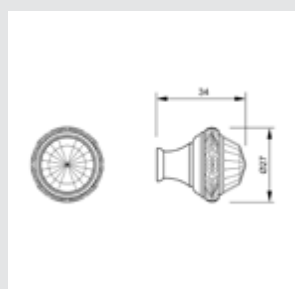

OZ5743.000.**
Furniture knob with Swarovski crystal - Individual sale