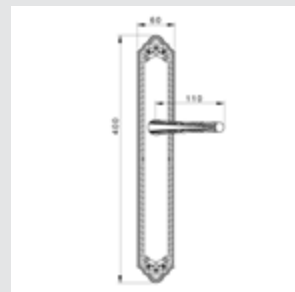

0A2932.000.**
Door handle on large plate