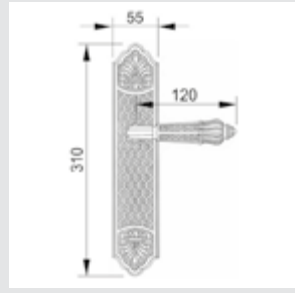

0A3041.000.71

Door handle on large plate
60x413mm - Set (2 units)

ON7005.S00.01

Door pull handle on roses
54x239mm - Individual sale (1 unit)

ON7005.SN0.01

Door pull handle on roses
54x239mm - Individual sale (1 unit)

OJ3007.SNZ85.71

Entrance door set with keyhole europrofile 85mm
60x466mm - Fixed knob

OJ3007.SZ85.01

Entrance door set with keyhole europrofile 85mm
60x466mm - Fixed knob

OM3005.S00.44

Door pull handle on plate
60x413mm - Individual sale (1 unit)

OM3005.SN0.01

Door pull handle on plate
60x413mm - Individual sale (1 unit)

0A3130.000.**
Door handle on plate

0A3030.000.**
Door handle on large plate

0R7030.000.**
Door handle on roses

With crystal

0A3141.000.**
0A3141.N00.**
Door handle on plate with Swarovski crystal