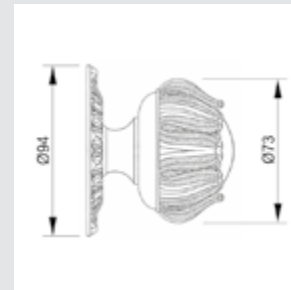

OC0651.652.**
Door fixed knob