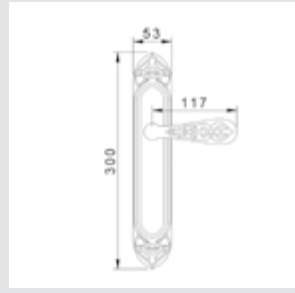

0A4144.000.**
Door handle on plate