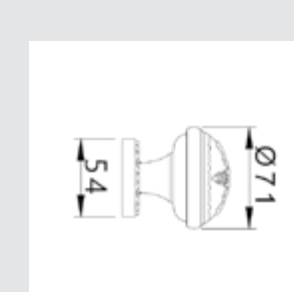

Turn knob - 0P7524.000.**
Fixed knob - 0C7524.000.**
Door knob on roses - Individual sale -

MATERIALS

Brass

Crystals from Swarovski:

Clear

Black