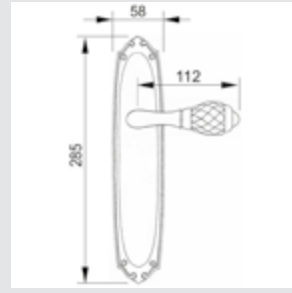

0A9240.000.01
Door handle on plate
58x285mm - Set (2 units)

0A4340.000.**
0A4340.N00.**
Door handle on roses with Swarovski crystal

0A9240.000.**
0A9240.N00.**
Door handle on roses with Swarovski crystal

0R6040.000.**
0R6040.N00.**
Door handle on roses with Swarovski crystal