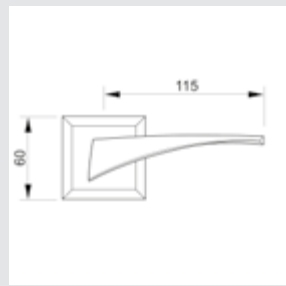

0R6452.000.**
Door handle on roses