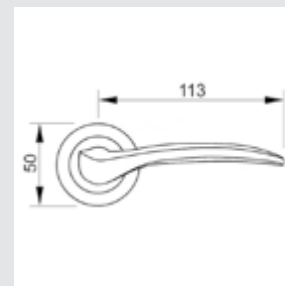

0R6751.000.**
Door handle on roses