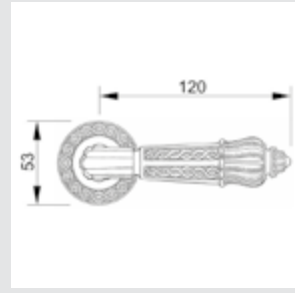

OJ3007.SNZ85.71

Entrance door set with keyhole europrofile 85mm
60x466mm - Fixed knob

OJ3007.SZ85.01

Entrance door set with keyhole europrofile 85mm
60x466mm - Fixed knob

OM3005.S00.44

Door pull handle on plate
60x413mm - Individual sale (1 unit)

OM3005.SN0.01

Door pull handle on plate
60x413mm - Individual sale (1 unit)

0A3130.000.**
Door handle on plate

0A3030.000.**
Door handle on large plate

0R7030.000.**
Door handle on roses

With crystal

0A3141.000.**
0A3141.N00.**
Door handle on plate with Swarovski crystal