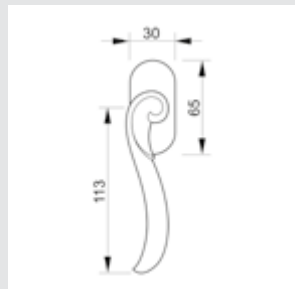

For right hand - 0V0794.D00.**
For left hand - 0V0794.Z00.**
Window handle - Individual sale