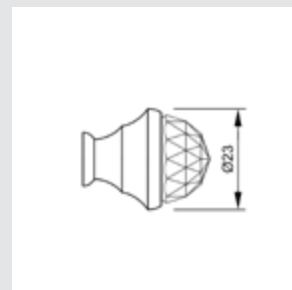

OZ5742.B00.**
OZ5742.BN0.**
Furniture knob with Swarovski crystal - Individual sale