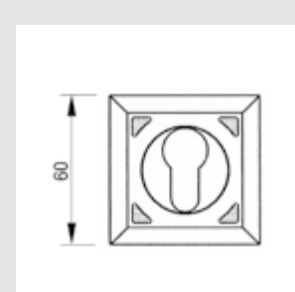

OEY066.000.**
Keyhole escutcheon - Individual sale