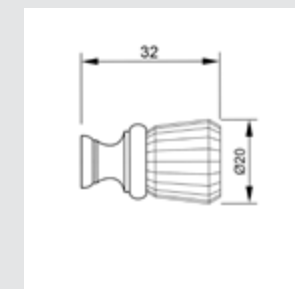

OZ5740.000.**
Furniture knob with Swarovski crystal - Individual sale