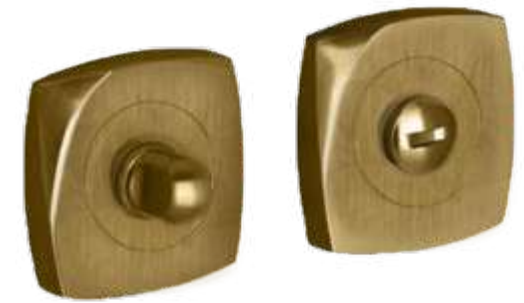

0A2754.000.22

Door handle on large plate
50x265 - Set (2 units)

0R6454.000.22

Door handle on roses
60x60 - Set (2 units)

0EY064.000.22

Europrofile keyhole escutcheon
60x60 - Individual sale

0WC064.6MM.22

Privacy button
60x60

ON6403.000.62

Door pull handle on roses
60x206 - Individual sale (1 unit)

OM2702.000.01

Door pull handle on plate
50x265 - Individual sale (1 unit)

OV0754.000.01

Window handle
30x65 - Individual sale (1 unit)

0A1353.000.45
Door handle on large plate
50x265 - Set (2 units)

0EY068.000.45
Europrofile keyhole escutcheon
54x54 - Individual sale

0WC068.6MM.45
Privacy button
54x54

0R6853.000.45
Door handle on roses
54x54 - Set (2 units)