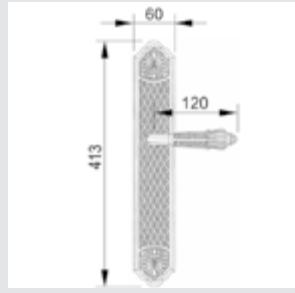

0A3030.000.**
Door handle on large plate