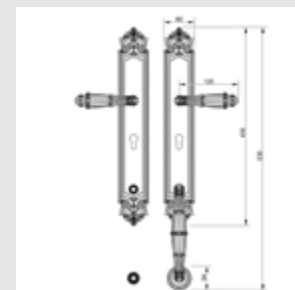

0M3705.S00.**
0M3705.SN0.**
Door pull handle on plate with Swarovski crystal

0WC065.6MM.**
Privacy button

0A3734.85Y.**
Door handle on plate with keyhole

0A3720.85Y.**
Door handle on plate with keyhole

0J3705.85Y.**
Entrance door set with keyhole europrofile 85mm