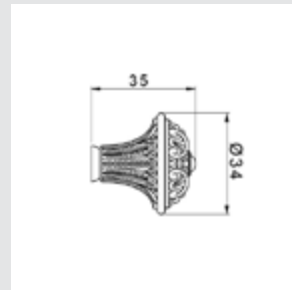

OZ5757.000.**
Furniture knob - Individual sale