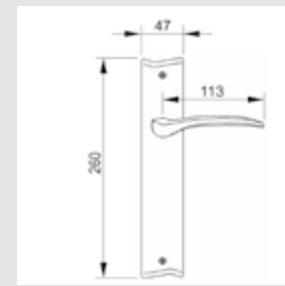

0WC064.6MM.**
Privacy button

0M2702.000.**
Door pull handle on plate
- Individual sale -

0N6403.000.**
Door pull handle on roses
- Individual sale -

0V0754.000.**
Window handle - Individual sale

0EY064.000.**
Keyhole escutcheon
- Individual sale -