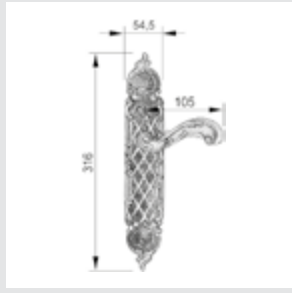

OA1741.B00.71

Door handle on plate
54,5x316mm - Set (2 units)

OA1641.B00.01

Door handle on large plate
58,5x425mm - Set (2 units)

OJ1605.S85Y.12

Entrance door set with keyhole europrofile 85mm
58,5x425mm

OM1602.BS0.30

Door pull handle on plate
58,5x425mm - Individual sale (1 unit)

ON6505.ST0.01

Door pull handle on rosettes
54x96 mm - Individual sale (1 unit)

0A1716.000.**

Door handle on plate

0A1720.85Y.**

Door handle on plate with keyhole