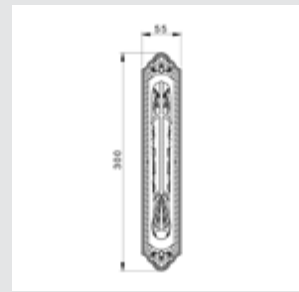

0M3203.000.**
Door pull handle on plate - Individual sale -