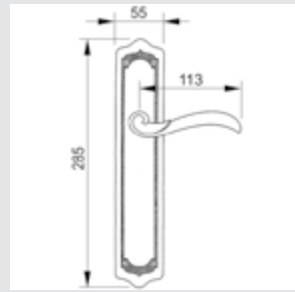

0A4330.000.01

Door handle on plate
55x282mm - Set (2 units)

0A9400.000.30

Door handle on plate
55x285mm - Set (2 units)

0A0695.000.**
Door handle on plate

0A1438.000.**
Door handle on plate

0A9400.000.**
Door handle on plate