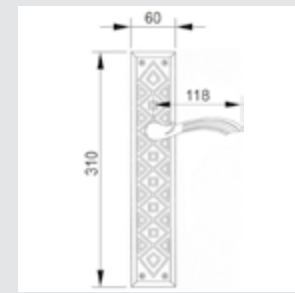

0WC066.6MM.01

Privacy button
ø60mm

OA1871.000.**
Door handle on plate

OA4771.000.**
Door handle on large plate

OR6471.000.**
Door handle on roses

OA1993.000.**
Door handle on plate

OA1993.85Y.**
Door handle on plate with keyhole europrofile 85mm