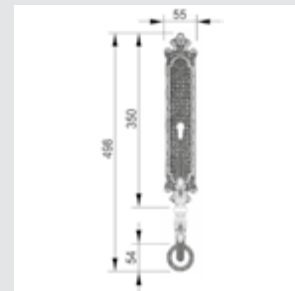

0X4631.D85.**
Push plate with pull handle and keyhole europrofile 85mm

MATERIALS