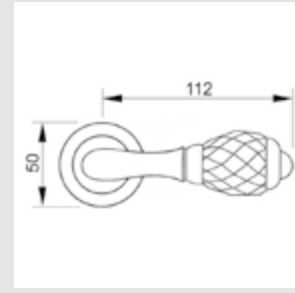

0A4340.000.**
0A4340.N00.**
Door handle on roses with Swarovski crystal

0A9240.000.**
0A9240.N00.**
Door handle on roses with Swarovski crystal

0R6040.000.**
0R6040.N00.**
Door handle on roses with Swarovski crystal