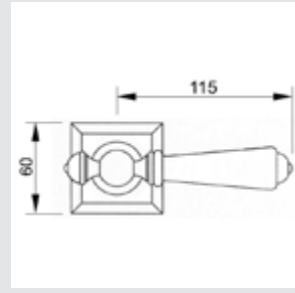

OR6471.000.**
Door handle on roses