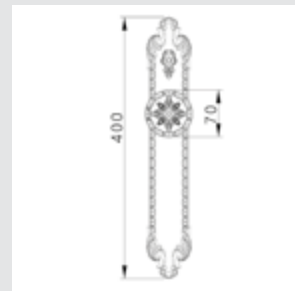

0D2424.000.**
Door pull knob on plate - Individual sale -