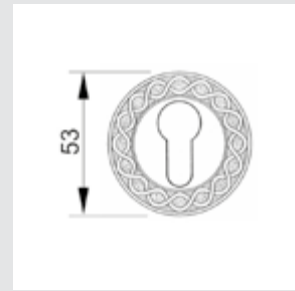

0EY070.000.**
Keyhole escutcheon - Individual sale