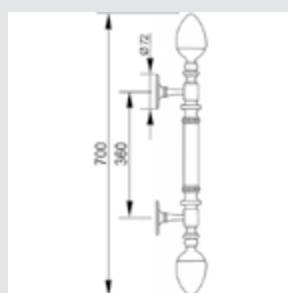

Set (2 units) 0N4767.000.01
Individual sale (1 unit) 0N4766.000.01
Door pull handle on roses - 440 mm