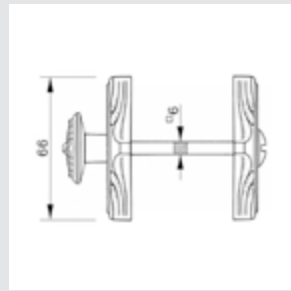

0WC073.6MM.**
Privacy button