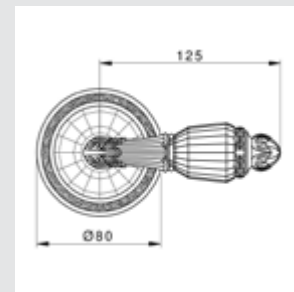

OR6241.B00.**
Door handle on roses with exclusive Swarovski crystal