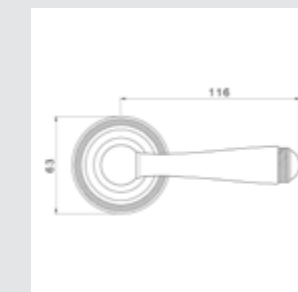

0WC085.6MM.**
Privacy button
with pearl pattern

0A4085.000.**
Door handle on plate
with pearl pattern

0A4085.85Y.**
Door handle on plate
with keyhole
and pearl pattern

0N8532.000.**
Door pull handle on roses
with pearl pattern