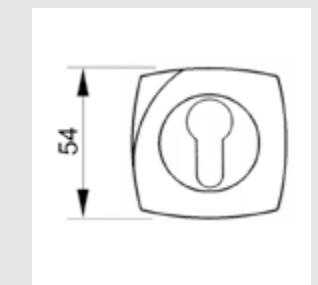

0EY067.000.**
Keyhole escutcheon
- Individual sale -

0M1304.000.**
Door pull handle on plate
- Individual sale -

0N6802.000.**
Door pull handle on roses
- Individual sale -

For right hand - 0V0753.D00.**
For left hand - 0V0753.Z00.**
Window handle - Individual sale