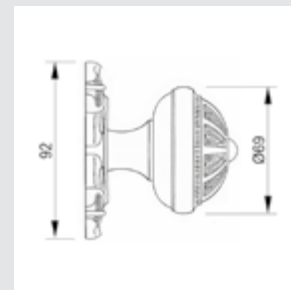

OC3416.000.**
Door fixed knob