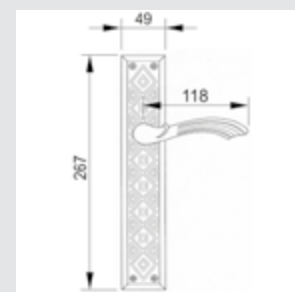

OA1975.85Y.**
Door handle on plate with keyhole europrofile 85mm

OEY064.000.**
Keyhole escutcheon - Individual sale

OBC064.000.**
Keyhole escutcheon - Individual sale

OWC064.6MM.**
Privacy button

ON6032.A00.**
Door pull handle on roses