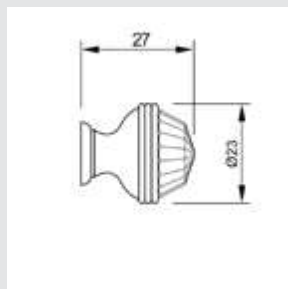

OZ5739.000.**
Furniture knob with Swarovski crystal - Individual sale