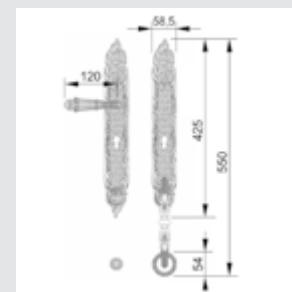

0J1607.85Y.**

Entrance door set with
keyhole europrofile 85mm