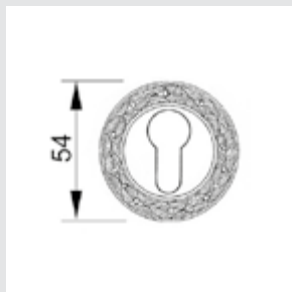

0A1616.000.**

Door handle on large plate

0J1606.85Y.**

Entrance door set with keyhole
europrofile 85mm

0R6516.000.**

Door handle on roses

0EY065.000.**

Keyhole escutcheon - Individual sale