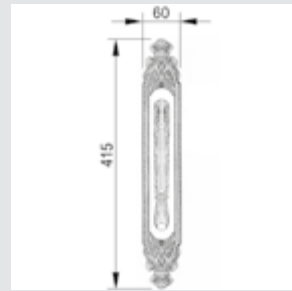

0M3402.000.**
Door pull handle on plate - Individual sale -