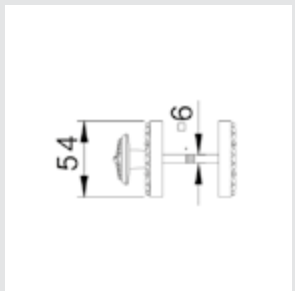

Ø 40mm - 0Z2404.000.**
Ø 33mm - 0Z2403.000.**
Furniture knob - Individual sale - Fixing screw Ø 4mm. Recommended Ø 4,5mm hole

0WC075.6MM.**
Privacy button

0M2424.000.**
Door pull handle on plate - Individual sale -