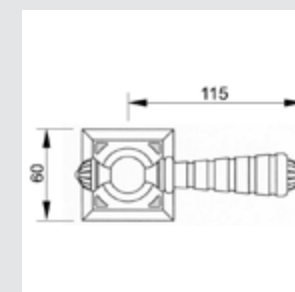

OR6675.000.**
Door handle on roses