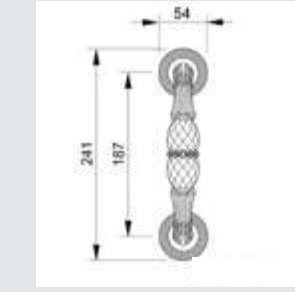

0N7005.S00.**
0N7005.SN0.**
Door pull handle on roses with Swarovski crystal - Individual sale -