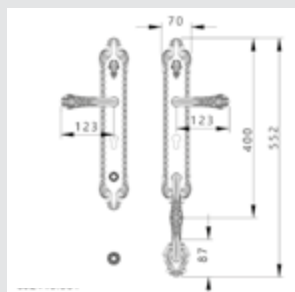

0J2415.85Y.**
Entrance door set with handles and keyhole europrofile 85mm