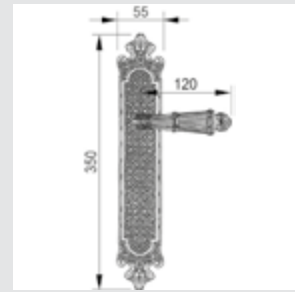

0A4620.000.**
Door handle on plate