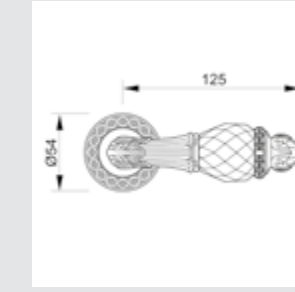

0R7041.000.**
0R7041.N00.**
Door handle on roses with Swarovski crystal