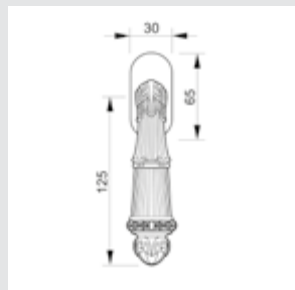

0V0720.000.**
Applicable for right and left opening/hand.
Window handle - Individual sale