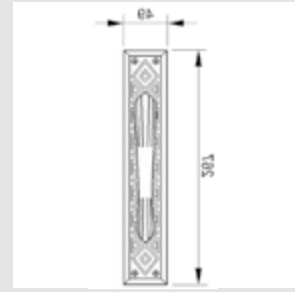

OM4802.000.**
Door pull handle on plate

MATERIALS

Brass

Crystals from Swarovski: