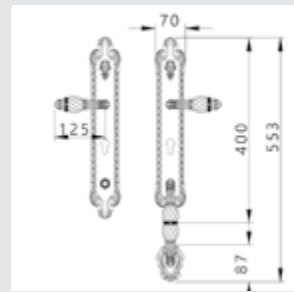

0J2405.S85Y.**
0J2405.SN85Y.**
Entrance door set keyhole europrofile and Swarovski crystal