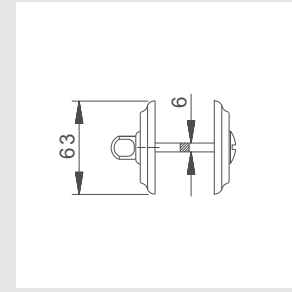

0WC086.6MM.**
Privacy button
with waves pattern