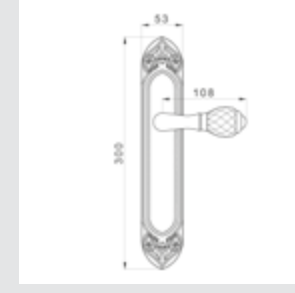

0M4406.SN0.01

Door pull handle on plate
60x400mm - Individual sale (1 unit)

0A4144.000.**
Door handle on plate

0A4444.000.**
Door handle on large plate

0A4160.000.**
Door handle on plate

With crystal

0A4140.000.**
0A4140.N00.**
Door handle on plate with Swarovski crystal