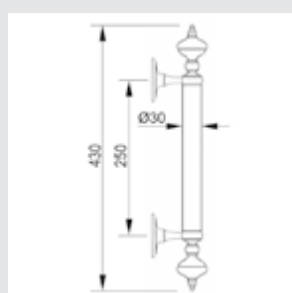

Set (2 units) 0N4765.000.01
Individual sale (1 unit) 0N4764.000.01
Door pull handle on roses - 340 mm