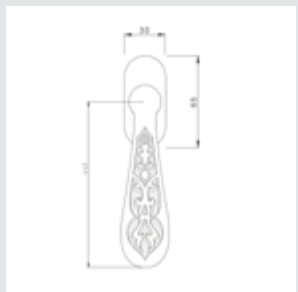

0V0744.000.**
Window handle - Individual sale

016010.0AR.99
Tilt turn window mechanism*

016009.0AR.99
Fixed accessory for oval rose*

*NOTE:

One of these two accessories must be included for installation.

If you do not have a mechanism, you will need 016010.0AR. 99.