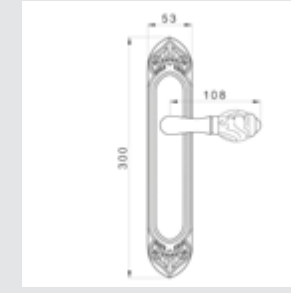

● OA4140.ML0.**
*Door handle on plate with
malachite stone*