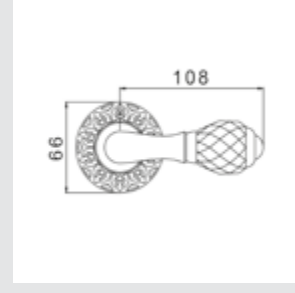

OR4440.000.*0
OR4440.N00.**
Door handle on roses with Swarovski crystal