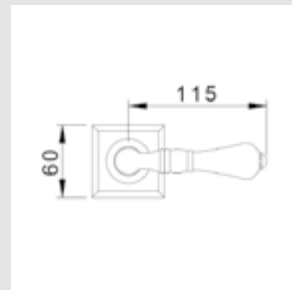

0Z5739.LP0.50
Furniture knob
Ø 23 - Individual sale (1 unit)

URBE PRECIOUS

● 0A4769.LP0.**

Door handle on plate with lapis lazuli stone

● 0R6469.LP0.**

Door handle on roses with lapis lazuli stone

● 0Z5739.LP0.**