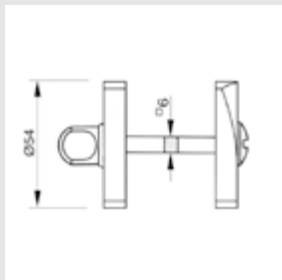

0WC068.6MM.**
Privacy button