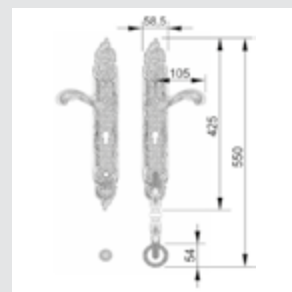

0N6505.SN0.**

Door pull handle on roses with
Swarovski crystal - Individual sale -

0J1605.S85Y.**

0J1605.SN85Y.**

Entrance door set with handles and
keyhole europrofile 85mm

0J1609.Z85.**

Entrance door set with fixed knob and
keyhole europrofile 85mm