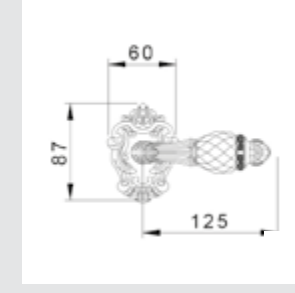

0R7441.000.**
0R7441.N00.**
Door handle on roses with Swarovski crystal