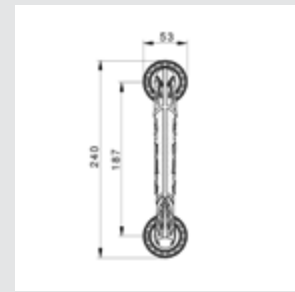

0N7003.000.**
Door pull handle on roses - Individual sale -