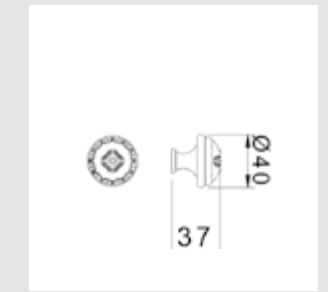

Ø 40mm - 0Z2404.000.**
Ø 33mm - 0Z2403.000.**
Furniture knob - Individual sale - Fixing screw Ø 4mm. Recommended Ø 4,5mm hole