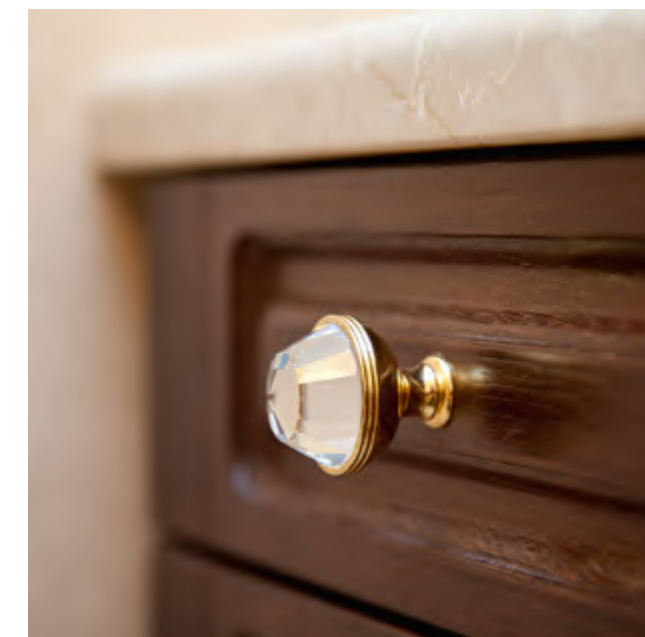

0Z1182.000.01

Furniture knob
Ø 32mm - Individual sale (1 unit)

0Z1181.000.01

Furniture knob
Ø 40mm - Individual sale (1 unit)

0Z5740.000.00

Furniture knob
Ø 20mm - Individual sale (1 unit)

NOTE: Fixing screw Ø 4mm. Recommended hole Ø 4,5mm