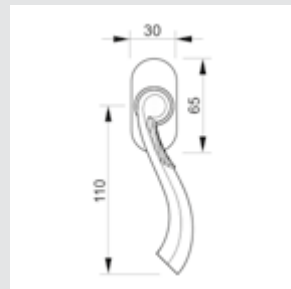

For right hand - 0V0738.D00.**
For left hand - 0V0738.Z00.**
Window handle - Individual sale