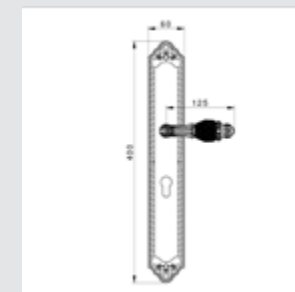

0A2941.N85.**
0A2941.B85Y.**
Door handle on plate with Swarovski crystal and keyhole