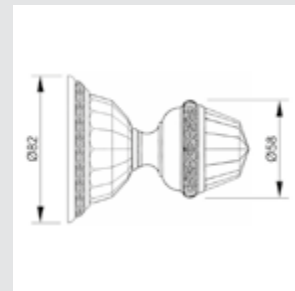

OP6248.000.**
Door knob with exclusive Swarovski crystal