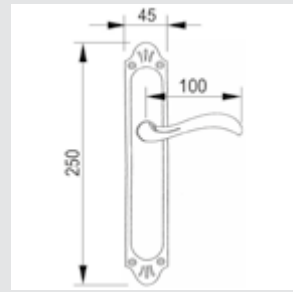

0A0695.000.**
Door handle on plate