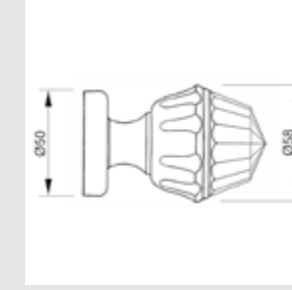

OP6046.000.**
Door turn knob
with Swarovski crystal

MATERIALS