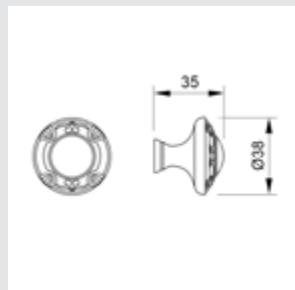

OZ5758.000.**
Furniture knob - Individual sale